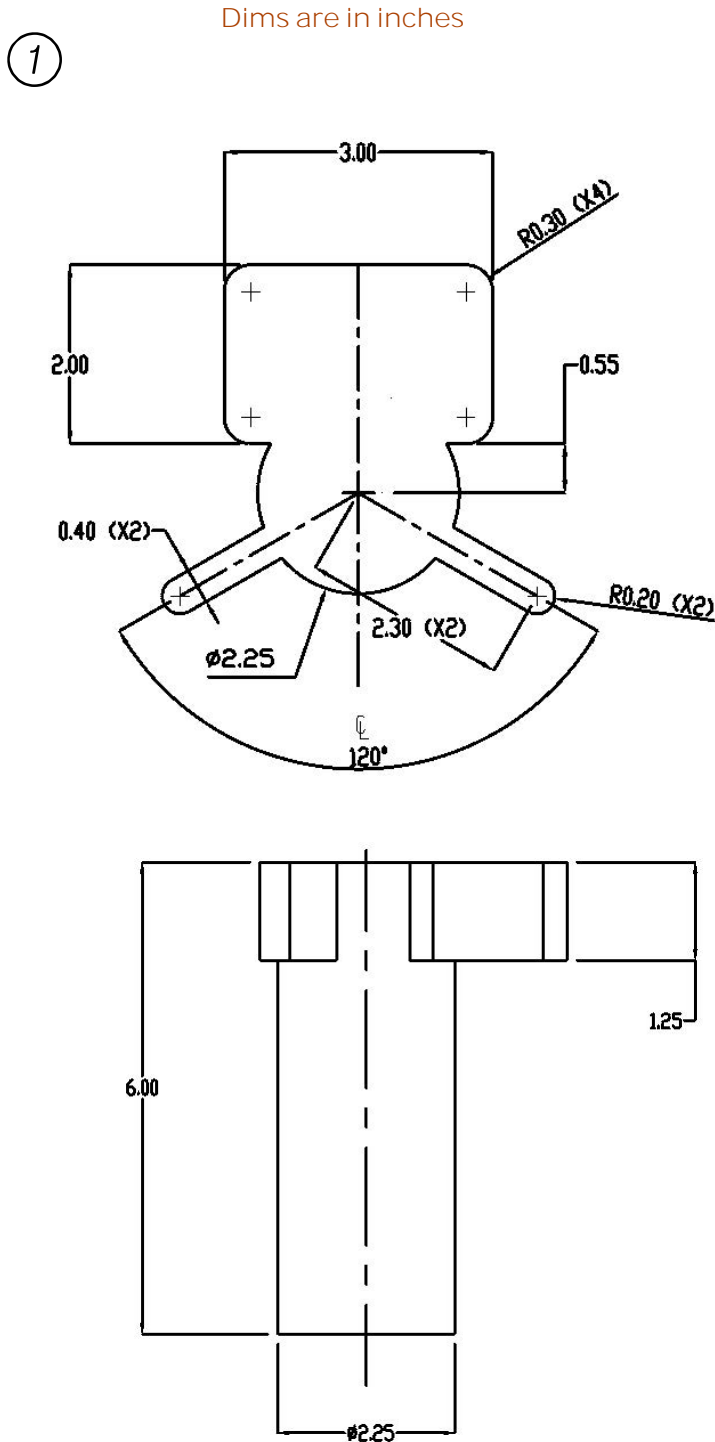

Installation Instructions

FLUSH MOUNT CENTER POST PARASOLS INSTALLATION IN CONCRETE

- ① Draw a pattern on concrete with dimensions shown on the drawing.
- ② Drill holes on concrete as per the drawing is shown.

TUUCI
made in miami

Installation Instructions

FLUSH MOUNT CENTER POST PARASOLS INSTALLATION IN CONCRETE

- ③ Drill 3 holes in pattern with a 0.5" drill, 1.5" deep.
- ④ Clean the holes by using dry compressed air and a clean wire brush. Dust and debris left in hole will significantly reduce the holding capacity of the anchor.
- ⑤ Insert "Drop in" anchors with a 0.25" spike.
- ⑥ Hammer open flange on "Drop in" anchors.
- ⑦ Install flush mount. Then securely tighten screws (3/8"-16) with screwdriver. Retighten periodically.