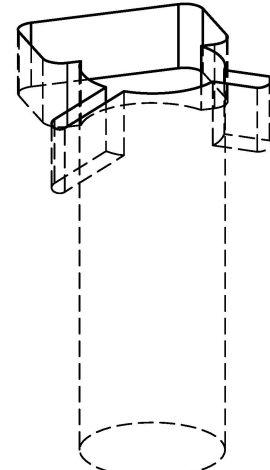

Installation Instructions

FLUSH MOUNT CENTER POST PARASOLS INSTALLATION IN CONCRETE

- ① Draw a pattern on concrete with dimensions shown on the drawing.
- ② Drill holes on concrete as per the drawing is shown.

FLUSH MOUNT CENTER POST PARASOLS

FLUSH MOUNT
ID 1 3/4" PATTERN

global headquarters

2900 NW 35th Street
Miami, FL 33142 USA

t 305.634.5116
f 305.634.5119

info@tuuci.com
www.tuuci.com

Version date: 04/01/2013 - REV: C. Page 1 of 3

TUUCI
made in miami

Installation Instructions

FLUSH MOUNT CENTER POST PARASOLS INSTALLATION IN CONCRETE

- ③ Drill 3 holes in pattern with a 0.5" drill, 1.5" deep.
- ④ Clean the holes by using dry compressed air and a clean wire brush. Dust and debris left in hole will significantly reduce the holding capacity of the anchor.
- ⑤ Insert "Drop in" anchors with a 0.25" spike.
- ⑥ Hammer open flange on "Drop in" anchors.
- ⑦ Install flush mount. Then securely tighten screws (3/8"-16) with screwdriver. Retighten periodically.

FLUSH MOUNT CENTER POST PARASOLS INSTALLATION IN CONCRETE

- ⑧ Insert Bayonet Sleeve as per the drawing shown.
- ⑨ Insert Hitch Pin through from Flush Mount to Bayonet Sleeve.
- ⑩ Insert center post parasol to Bayonet Sleeve and touch on Hitch Pin.
- ⑪ Adjust umbrella right direction then drill hole $9/32''$ on two sides of Bayonet Sleeve.
- ⑫ Insert Hitch Pin through from Bayonet Sleeve to Center Post Parasol.