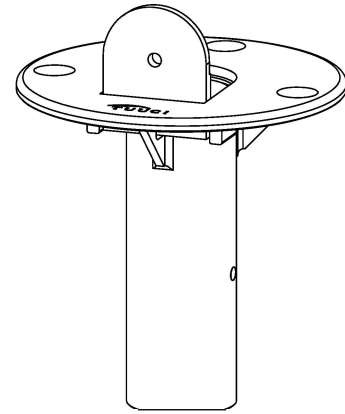

Installation Instructions

FLUSH MOUNT CENTER POST PARASOLS INSTALLATION IN CONCRETE

- ① Draw a pattern on concrete with dimensions shown on the drawing.
- ② Drill holes on concrete as per the drawing is shown.

TUUCI
made in miami

Installation Instructions

FLUSH MOUNT CENTER POST PARASOLS INSTALLATION IN CONCRETE

- ③ Drill 3 holes in pattern with a 0.5" drill, 1.5" deep.
- ④ Clean the holes by using dry compressed air and a clean wire brush. Dust and debris left in hole will significantly reduce the holding capacity of the anchor.
- ⑤ Insert "Drop in" anchors with a 0.25" spike.
- ⑥ Hammer open flange on "Drop in" anchors.
- ⑦ Install flush mount. Then securely tighten screws (3/8"-16) with screwdriver. Retighten periodically.

FLUSH MOUNT CENTER POST PARASOLS INSTALLATION IN CONCRETE

- ⑧ Insert Bayonet Sleeve as per the drawing shown.
- ⑨ Insert Hitch Pin through from Flush Mount to Bayonet Sleeve.
- ⑩ Insert center post parasol to Bayonet Sleeve and touch on Hitch Pin.
- ⑪ Adjust umbrella right direction then drill hole $9/32''$ on two sides of Bayonet Sleeve.
- ⑫ Insert Hitch Pin through from Bayonet Sleeve to Center Post Parasol.