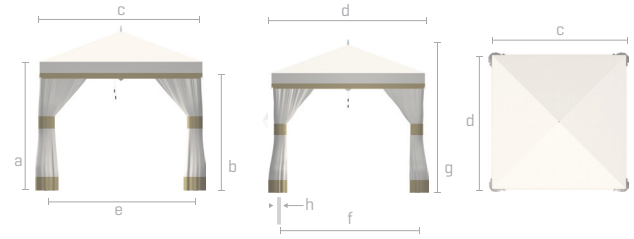

atlantis cabana

	sizes [ft/m]	mast height a (in/cm)	canopy height b (in/cm)	flat to flat (diameter) c (in/cm)	point to point (diameter) d (in/cm)	frame width (center to center) e (in/cm)	frame length (center to center) f (in/cm)	total height g (in/cm)	pole diameter h (in/cm)
square 	8.0' / 2.45m	94 / 239	82 / 208	97 / 246	97 / 246	88 / 224	88 / 224	125 / 318	1.5 / 3.8
	9.0' / 2.75m	94 / 239	82 / 208	110 / 279	110 / 279	100.3 / 255	100.3 / 255	118 / 300	1.5 / 3.8
	10.0' / 3.0m	94 / 239	82 / 208	120 / 305	120 / 305	111.5 / 283	111.5 / 283	126 / 320	1.5 / 3.8
	11.0' / 3.4m	94 / 239	82 / 208	132 / 335	132 / 335	123 / 312	123 / 312	128 / 325	1.5 / 3.8
rectangle 	8.0' x 12.0'	94 / 239	96 / 244	95 / 241	143 / 363	89 / 226	133 / 338	114 / 290	1.5 / 3.8
	2.45m x 3.65m								

curtain/wall options

vent options

mast finish

finial

atlantis pavilion fabric / binding selection

Dimension Tolerances +2"
Options are subject to change without notice
Some options are only available in certain sizes and shapes