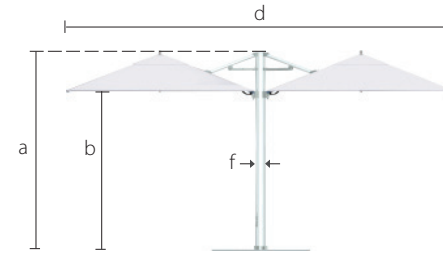

# bay master / shade pod

		mast height (open, including finial)	canopy height	flat to flat (diameter)	flat to flat (2 canopy)	table clearance	mast diameter	total height (closed)	folded canopy (diameter)	diameter (including mast)
	sizes [ft/m]	a (in/cm)	b (in/cm)	c (in/cm)	d (in/cm)	e (in/cm)	f (in/cm)	g (in/cm)	h (in/cm)	i (in/cm)
<b>shadepod</b>										
<b>square</b>	16.5' x 16.5' 5m x 5m	100 / 254	79 / 200	96 / 244	198 / 503	25 / 62	5.32 / 13.5	100 / 254	33 / 84	280 / 711

## profile options

market

valance  
straight

valance  
scalloped