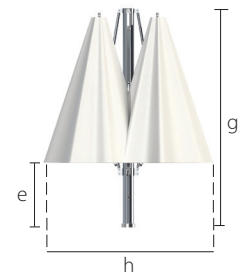

# bay master / shade pod

		mast height (open, including finial)	canopy height	flat to flat (diameter)	flat to flat (2 canopy)	table clearance	mast diameter	total height (closed)	folded canopy (diameter)	diameter (including mast)
	sizes [ft/m]	a (in/cm)	b (in/cm)	c (in/cm)	d (in/cm)	e (in/cm)	f (in/cm)	g (in/cm)	h (in/cm)	i (in/cm)
<b>shadepod</b>										
<b>square</b>	16.5' x 16.5' 5m x 5m	100 / 254	79 / 200	96 / 244	198 / 503	25 / 62	5.32 / 13.5	100 / 254	33 / 84	280 / 711