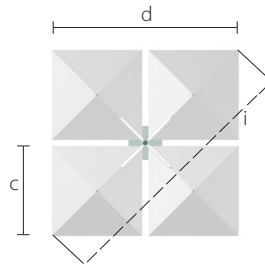

# bay master / shade pod

		mast height (open, including finial)	canopy height	flat to flat (diameter)	flat to flat (2 canopy)	table clearance	mast diameter	total height (closed)	folded canopy (diameter)	diameter (including mast)
	sizes [ft/m]	a (in/cm)	b (in/cm)	c (in/cm)	d (in/cm)	e (in/cm)	f (in/cm)	g (in/cm)	h (in/cm)	i (in/cm)
<b>shadepod</b>										
<b>square</b>	16.5' x 16.5' 5m x 5m	100 / 254	79 / 200	96 / 244	198 / 503	25 / 62	5.32 / 13.5	100 / 254	33 / 84	280 / 711