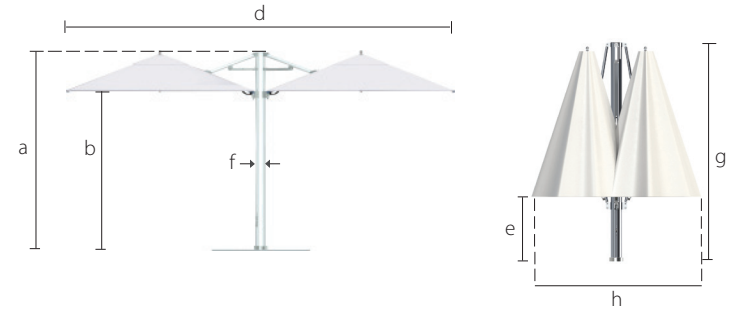

# bay master / shade pod

		mast height (open, including finial)	canopy height	flat to flat (diameter)	flat to flat (2 canopy)	table clearance	mast diameter	total height (closed)	folded canopy (diameter)	diameter (including mast)
	sizes [ft/m]	a (in/cm)	b (in/cm)	c (in/cm)	d (in/cm)	e (in/cm)	f (in/cm)	g (in/cm)	h (in/cm)	i (in/cm)
<b>shadepod</b>										
<b>square</b>	16.5' x 16.5' 5m x 5m	100 / 254	79 / 200	96 / 244	198 / 503	25 / 62	5.32 / 13.5	100 / 254	33 / 84	280 / 711

## profile options

market

valance  
straight

valance  
scalloped