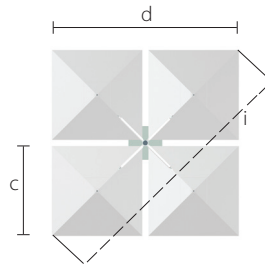

# bay master / shade pod

		mast height (open, including finial)	canopy height	flat to flat (diameter)	flat to flat (2 canopy)	table clearance	mast diameter	total height (closed)	folded canopy (diameter)	diameter (including mast)
	sizes [ft/m]	a (in/cm)	b (in/cm)	c (in/cm)	d (in/cm)	e (in/cm)	f (in/cm)	g (in/cm)	h (in/cm)	i (in/cm)
<b>shadepod</b>										
<b>square</b>	16.5' x 16.5' 5m x 5m	100 / 254	79 / 200	96 / 244	198 / 503	25 / 62	5.32 / 13.5	100 / 254	33 / 84	280 / 711