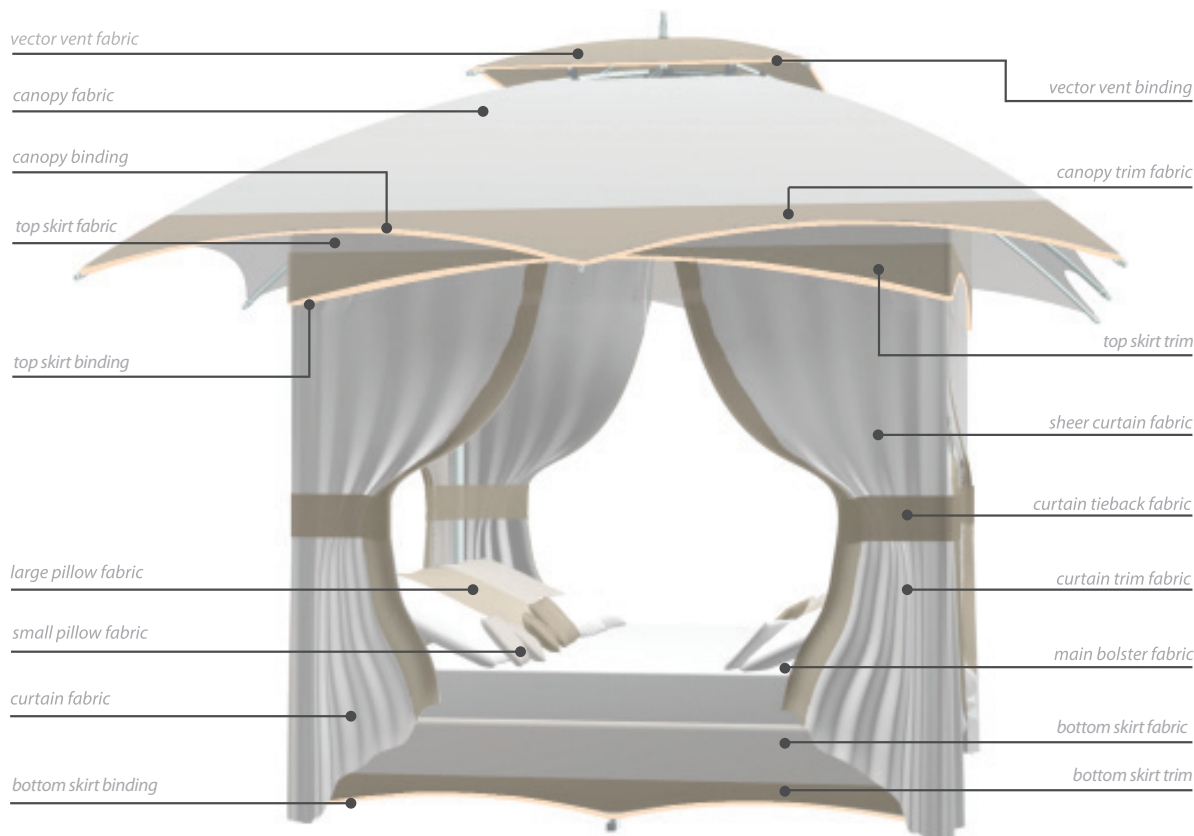

lounges / crescent

	lounge dim [ft/m]	top dim [ft/m]	mast height a (in/cm)	canopy height b (in/cm)	flat to flat (diameter) c (in/cm)	point to point (diameter) d (in/cm)	frame width (center to center) e (in/cm)	frame length (center to center) f (in/cm)	total height g (in/cm)	pole diameter h (in/cm)
crescent										
square	7.0' x 7.0' 2.15m x 2.15m	11.0' x 11.0' 3.4m x 3.4m	90 / 229	74 / 188	136 / 346	136 / 346	86 / 218	86 / 218	120 / 305	1.5 / 3.8

canopy options

drape and accessories

finial

mast finish

bottom skirt binding

crescent fabric / binding selection

lounge / crescent

Dimension Tolerances +2"
Dimensions shown correspond to indicated lift system
Options are subject to change without notice
Some options are only available in certain sizes and shapes