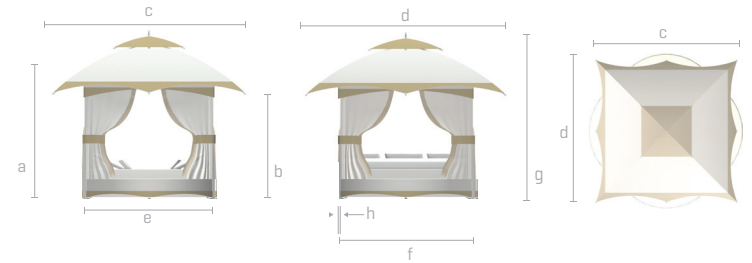

lounges / crescent

	lounge dim [ft/m]	top dim [ft/m]	mast height a (in/cm)	canopy height b (in/cm)	flat to flat (diameter) c (in/cm)	point to point (diameter) d (in/cm)	frame width (center to center) e (in/cm)	frame length (center to center) f (in/cm)	total height g (in/cm)	pole diameter h (in/cm)
crescent										
square	7.0' x 7.0' 2.15m x 2.15m	11.0' x 11.0' 3.4m x 3.4m	90 / 229	74 / 188	136 / 346	136 / 346	86 / 218	86 / 218	120 / 305	1.5 / 3.8

canopy options

drape and accessories

finial

mast finish

bottom skirt binding

crescent fabric / binding selection

lounge / crescent

Dimension Tolerances +2"
Dimensions shown correspond to indicated lift system
Options are subject to change without notice
Some options are only available in certain sizes and shapes