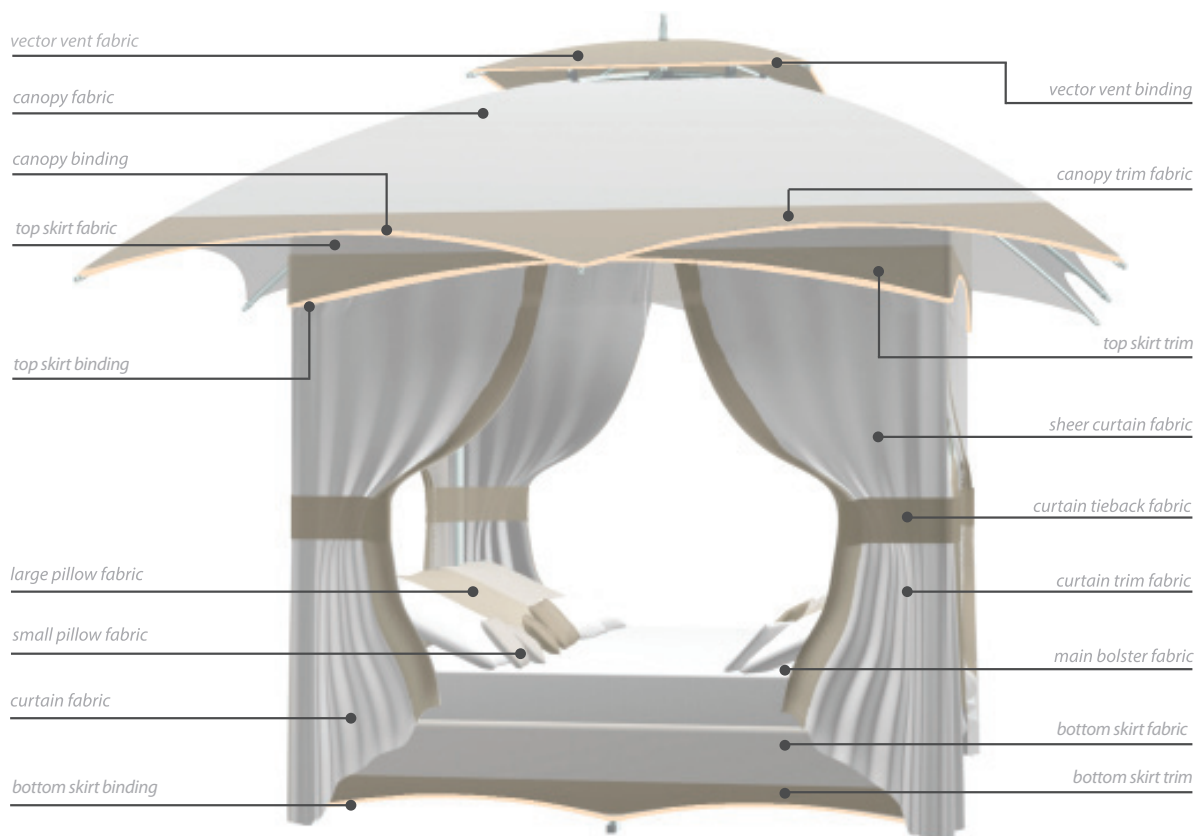

lounges / crescent

	lounge dim [ft/m]	top dim [ft/m]	mast height a (in/cm)	canopy height b (in/cm)	flat to flat (diameter) c (in/cm)	point to point (diameter) d (in/cm)	frame width (center to center) e (in/cm)	frame length (center to center) f (in/cm)	total height g (in/cm)	pole diameter h (in/cm)
crescent										
square	7.0' x 7.0' 2.15m x 2.15m	11.0' x 11.0' 3.4m x 3.4m	90 / 229	74 / 188	136 / 346	136 / 346	86 / 218	86 / 218	120 / 305	1.5 / 3.8

canopy options

drape and accessories

finial

mast finish

bottom skirt binding

crescent fabric / binding selection

lounge / crescent

Dimension Tolerances +2"
Dimensions shown correspond to indicated lift system
Options are subject to change without notice
Some options are only available in certain sizes and shapes