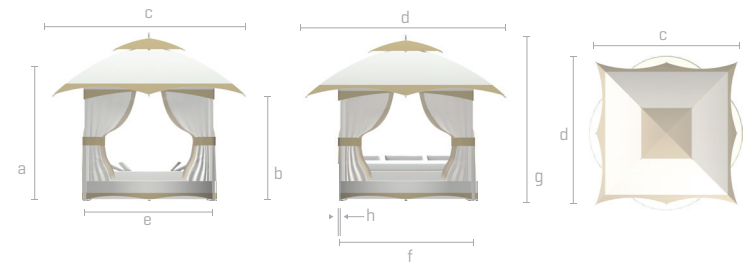

lounges / crescent

	lounge dim [ft/m]	top dim [ft/m]	mast height a (in/cm)	canopy height b (in/cm)	flat to flat (diameter) c (in/cm)	point to point (diameter) d (in/cm)	frame width (center to center) e (in/cm)	frame length (center to center) f (in/cm)	total height g (in/cm)	pole diameter h (in/cm)
crescent										
square	7.0' x 7.0' 2.15m x 2.15m	11.0' x 11.0' 3.4m x 3.4m	90 / 229	74 / 188	136 / 346	136 / 346	86 / 218	86 / 218	120 / 305	1.5 / 3.8

canopy options

drape and accessories

finial

mast finish

bottom skirt binding

crescent fabric / binding selection

lounge / crescent

Dimension Tolerances +2"
Dimensions shown correspond to indicated lift system
Options are subject to change without notice
Some options are only available in certain sizes and shapes