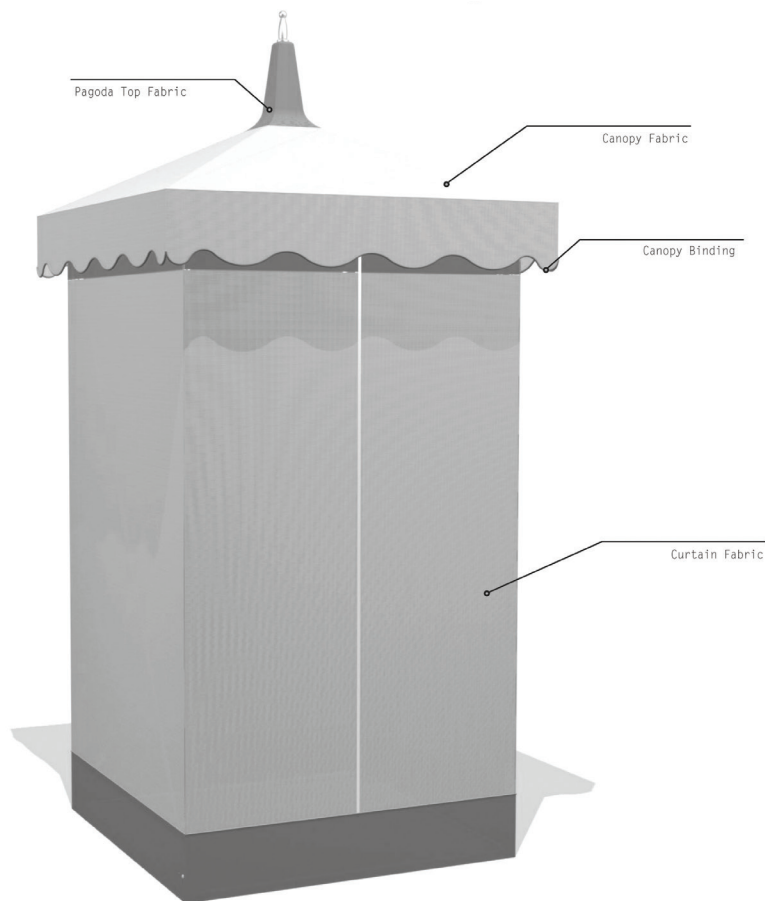

cabana / exuma

exuma

exuma	sizes [ft/m]	mast height a (in/cm)	canopy height b (in/cm)	flat to flat c (diameter) (in/cm)	point to point d (diameter) (in/cm)	frame width e (center to center) (in/cm)	frame length f (center to center) (in/cm)	total height g (in/cm)	pole diameter h (in/cm)
square	4.0' / 1.5m	80 / 203	72 / 183	50 / 127	50 / 127	43 / 109	43 / 109	105 / 267	0.75 / 1.9

exuma fabric / binding selection

vent options

pagoda top

scalloped valance

straight valance

finial

venice aluminum

mast finish

dura-TEAK

Dimension Tolerances $\pm 2"$
Dimensions shown correspond to indicated lift system
Options are subject to change without notice
Some options are only available in certain sizes and shapes