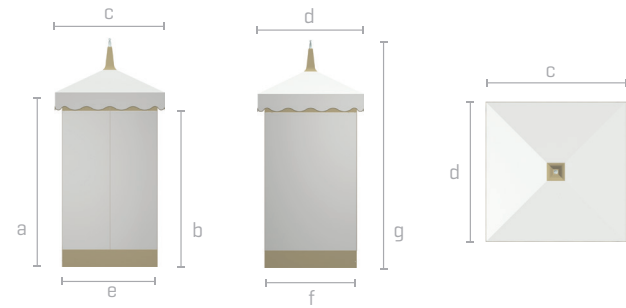

cabana / exuma

exuma

exuma	sizes [ft/m]	mast height a (in/cm)	canopy height b (in/cm)	flat to flat c (diameter) (in/cm)	point to point d (diameter) (in/cm)	frame width e (center to center) (in/cm)	frame length f (center to center) (in/cm)	total height g (in/cm)	pole diameter h (in/cm)
square	4.0' / 1.5m	80 / 203	72 / 183	50 / 127	50 / 127	43 / 109	43 / 109	105 / 267	0.75 / 1.9

exuma fabric / binding selection

vent options

pagoda top

scalloped valance

straight valance

finial

venice aluminum

mast finish

dura-TEAK

Dimension Tolerances $\pm 2"$
Dimensions shown correspond to indicated lift system
Options are subject to change without notice
Some options are only available in certain sizes and shapes