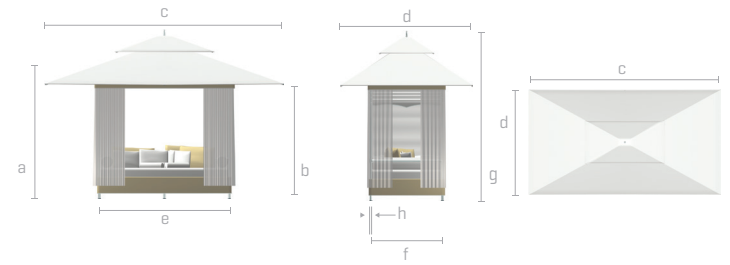

lounges / mercury

	lounge dim [ft/m]	top dim [ft/m]	a (in/cm)	b (in/cm)	c (in/cm)	d (in/cm)	e (in/cm)	f (in/cm)	g (in/cm)	h (in/cm)
mercury										
rectangle	4.0' x 7.5' 1.25m x 2.3m	7.25' x 13.5' 2.2m x 4.15m	87 / 221	76 / 193	162 / 412	89 / 226	87.5 / 222	47.5 / 121	114 / 290	1.5 / 3.8

mercury fabric / binding selection

Retractable Sunroof Drapes Fabric

Dimension Tolerances +2"
Dimensions shown correspond to indicated lift system
Options are subject to change without notice
Some options are only available in certain sizes and shapes