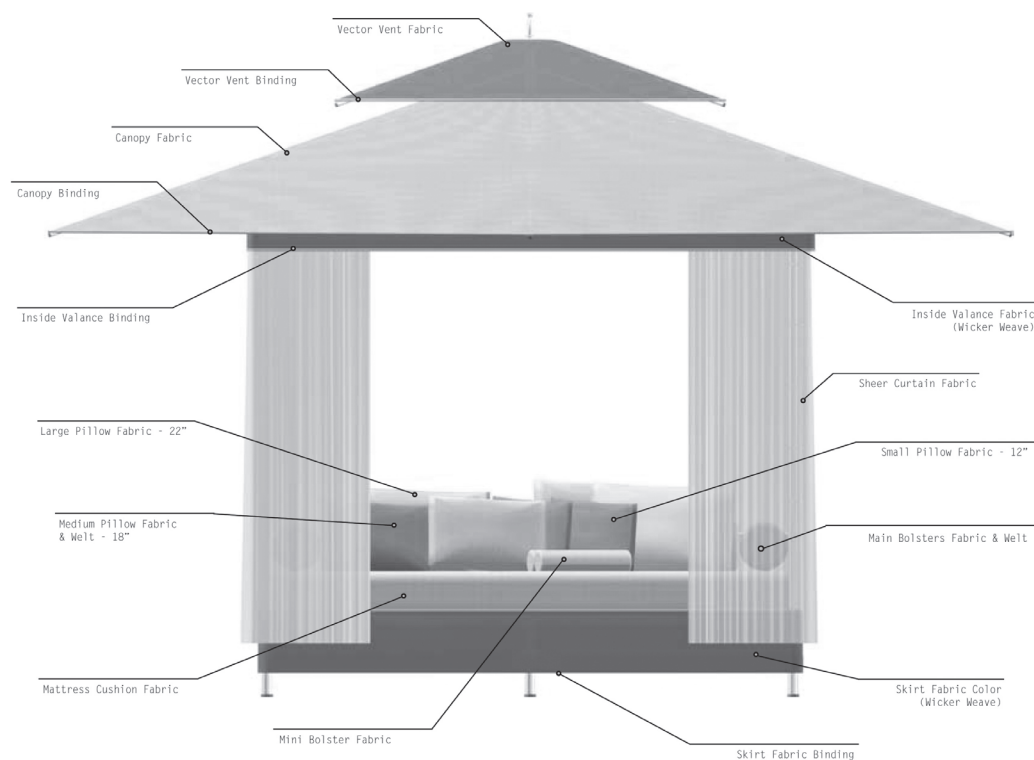

lounges / mercury

	lounge dim [ft/m]	top dim [ft/m]	a (in/cm)	b (in/cm)	c (in/cm)	d (in/cm)	e (in/cm)	f (in/cm)	g (in/cm)	h (in/cm)
mercury										
rectangle	4.0' x 7.5' 1.25m x 2.3m	7.25' x 13.5' 2.2m x 4.15m	87 / 221	76 / 193	162 / 412	89 / 226	87.5 / 222	47.5 / 121	114 / 290	1.5 / 3.8

canopy options

sunroof vector vent

drape and accessories

straight valance privacy sheer curtains

finial

venice aluminum

mast finish

polished titanium

mercury fabric / binding selection

Retractable Sunroof Drapes Fabric

Dimension Tolerances +2"
Dimensions shown correspond to indicated lift system
Options are subject to change without notice
Some options are only available in certain sizes and shapes