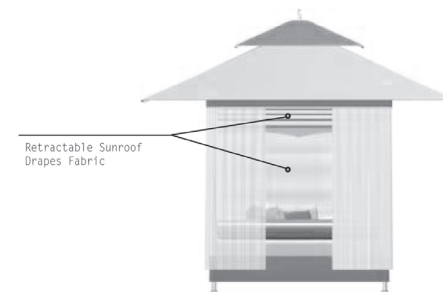

lounges / mercury

	lounge dim [ft/m]	top dim [ft/m]	a (in/cm)	b (in/cm)	c (in/cm)	d (in/cm)	e (in/cm)	f (in/cm)	g (in/cm)	h (in/cm)
mercury										
rectangle	4.0' x 7.5' 1.25m x 2.3m	7.25' x 13.5' 2.2m x 4.15m	87 / 221	76 / 193	162 / 412	89 / 226	87.5 / 222	47.5 / 121	114 / 290	1.5 / 3.8

canopy options

sunroof vector vent

drape and accessories

straight valance privacy sheer curtains

finial

venice aluminum

mast finish

polished titanium

mercury fabric / binding selection

Retractable Sunroof Drapes Fabric

Dimension Tolerances +2"
Dimensions shown correspond to indicated lift system
Options are subject to change without notice
Some options are only available in certain sizes and shapes