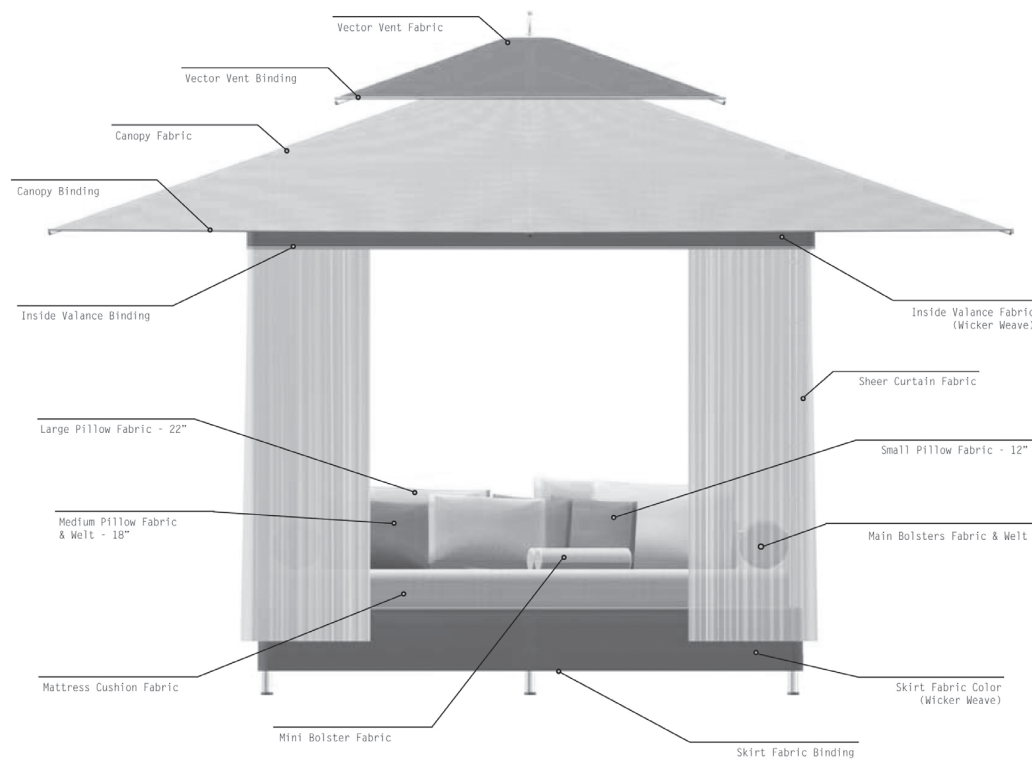

# lounges / mercury

	lounge dim [ft/m]	top dim [ft/m]	a (in/cm)	b (in/cm)	c (in/cm)	d (in/cm)	e (in/cm)	f (in/cm)	g (in/cm)	h (in/cm)
<b>mercury</b>										
<b>rectangle</b>	4.0' x 7.5' 1.25m x 2.3m	7.25' x 13.5' 2.2m x 4.15m	87 / 221	76 / 193	162 / 412	89 / 226	87.5 / 222	47.5 / 121	114 / 290	1.5 / 3.8

### canopy options

sunroof

vector vent

## mercury fabric / binding selection

Retractable Sunroof  
Drapes Fabric

Dimension Tolerances +2"  
Dimensions shown correspond to indicated lift system  
Options are subject to change without notice  
Some options are only available in certain sizes and shapes