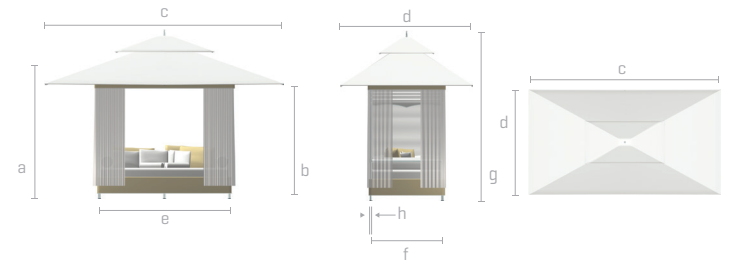

# lounges / mercury

	lounge dim [ft/m]	top dim [ft/m]	a (in/cm)	b (in/cm)	c (in/cm)	d (in/cm)	e (in/cm)	f (in/cm)	g (in/cm)	h (in/cm)
<b>mercury</b>										
<b>rectangle</b>	4.0' x 7.5' 1.25m x 2.3m	7.25' x 13.5' 2.2m x 4.15m	87 / 221	76 / 193	162 / 412	89 / 226	87.5 / 222	47.5 / 121	114 / 290	1.5 / 3.8

### canopy options

sunroof

vector vent

## mercury fabric / binding selection

Retractable Sunroof  
Drapes Fabric

Dimension Tolerances +2"  
Dimensions shown correspond to indicated lift system  
Options are subject to change without notice  
Some options are only available in certain sizes and shapes