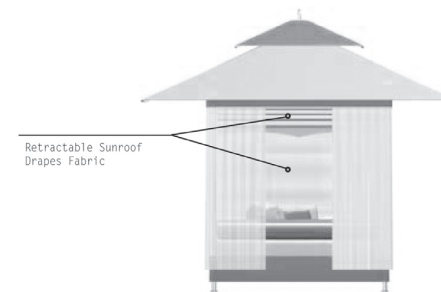

### canopy options

sunroof

vector vent

## mercury fabric / binding selection

Retractable Sunroof  
Drapes Fabric

Dimension Tolerances +2"  
Dimensions shown correspond to indicated lift system  
Options are subject to change without notice  
Some options are only available in certain sizes and shapes