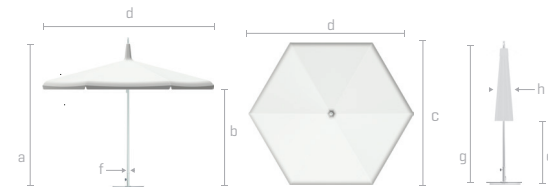

plantation / pagoda

		mast height (open, including finial)	canopy height	flat to flat (diameter)	point to point (diameter)	table clearance	mast diameter	total height (closed)	folded canopy (diameter)
	sizes [ft/m]	a (in/cm)	b (in/cm)	c (in/cm)	d (in/cm)	e (in/cm)	f (in/cm)	g (in/cm)	h (in/cm)
pagoda									
hexagon	8.5' / 2.6m	113 / 287	80 / 203	105 / 267	121 / 307	36 / 92	1.5 / 3.8	116 / 295	12 / 27
	10' / 3.0m	113 / 287	79 / 201	109 / 277	126 / 320	30 / 76.5	1.5 / 3.8	116 / 295	12 / 27

vent

no vent

canopy options

binding

accent
border

panel options

single
solid color

alternating
panels