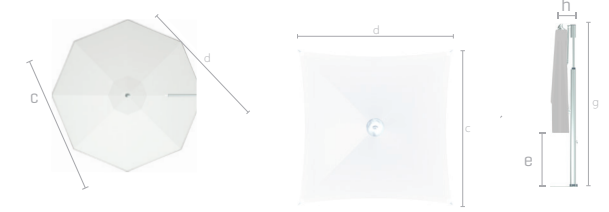

plantation MAX / dual cantilever

		mast height (open, including finial)	canopy height	flat to flat (diameter)	point to point (diameter)	table clearance	mast diameter	total height (closed)	folded canopy (diameter)	diameter (including mast)
	sizes [ft/m]	a (in/cm)	b (in/cm)	c (in/cm)	d (in/cm)	e (in/cm)	f (in/cm)	g (in/cm)	h (in/cm)	i (in/cm)
dual cantilever										
square	8.0' x 16.0' 2.4m x 4.9m	102 / 259	87 / 221	96 / 244	96 / 244	33 / 84	5.25 / 13.3	102 / 259	38 / 97	205 / 521
	10.0' x 20.0' 3.0m x 6.0m	102 / 259	85 / 216	120 / 305	120 / 305	31 / 79	5.25 / 13.3	129 / 328	38 / 97	251 / 638
	12.0' x 24.0' 3.65m x 7.4m	108 / 274	86 / 218	144 / 366	144 / 366	31 / 79	5.25 / 13.3	140 / 356	38 / 97	298 / 757
	13.0' x 26.0' 4.0m x 7.9m	113 / 289	91 / 231	153 / 389	153 / 389	33 / 84	5.25 / 13.3	146 / 373	38 / 97	318 / 807
octagon	9.0' x 18.0' 2.75m x 5.4m	102 / 259	83 / 211	101 / 257	109 / 277	60 / 152	5.25 / 13.3	102 / 259	40 / 102	231 / 587
	11.0' x 22.0' 3.4m x 6.8m	102 / 259	79 / 201	124 / 315	134 / 340	54 / 137	5.25 / 13.3	132 / 335	40 / 102	279 / 709
	13.0' x 26.0' 4.0m x 8.0m	106 / 269	83 / 211	142 / 361	154 / 391	53 / 135	5.25 / 13.3	139 / 353	40 / 102	318 / 808
rectangle	16.0' x 12.0' 4.8m x 3.65m	99 / 252	84 / 213	96 / 244	145 / 368	33 / 84	5.25 / 13.3	123 / 312	36 / 91	205 / 521
	20.0' x 14.0' 6.0m x 4.25m	106 / 269	90 / 229	121 / 307	172 / 437	30 / 76	5.25 / 13.3	137 / 348	36 / 91	252 / 640

aluma-TEAK

natural java weathered

Dimension Tolerances +2"
Dimensions shown correspond to indicated lift system
Options are subject to change without notice
Some options are only available in certain sizes and shapes

† Auto-lift piston system only available on single canopy 8' - 10' sizes
* Only available on octagon shapes