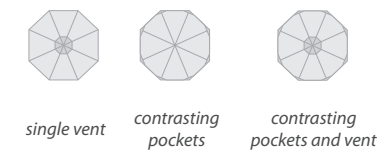

vent and pocket options