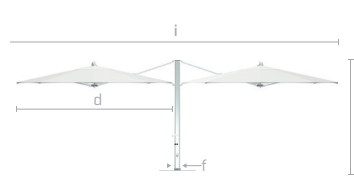

plantation MAX / dual cantilever

		mast height (open, including finial)	canopy height	flat to flat (diameter)	point to point (diameter)	table clearance	mast diameter	total height (closed)	folded canopy (diameter)	diameter (including mast)
	sizes [ft/m]	a (in/cm)	b (in/cm)	c (in/cm)	d (in/cm)	e (in/cm)	f (in/cm)	g (in/cm)	h (in/cm)	i (in/cm)
dual cantilever										
square	8.0' x 16.0' 2.4m x 4.9m	102 / 259	87 / 221	96 / 244	96 / 244	33 / 84	5.25 / 13.3	102 / 259	38 / 97	205 / 521
	10.0' x 20.0' 3.0m x 6.0m	102 / 259	85 / 216	120 / 305	120 / 305	31 / 79	5.25 / 13.3	129 / 328	38 / 97	251 / 638
	12.0' x 24.0' 3.65m x 7.4m	108 / 274	86 / 218	144 / 366	144 / 366	31 / 79	5.25 / 13.3	140 / 356	38 / 97	298 / 757
	13.0' x 26.0' 4.0m x 7.9m	113 / 289	91 / 231	153 / 389	153 / 389	33 / 84	5.25 / 13.3	146 / 373	38 / 97	318 / 807
octagon	9.0' x 18.0' 2.75m x 5.4m	102 / 259	83 / 211	101 / 257	109 / 277	60 / 152	5.25 / 13.3	102 / 259	40 / 102	231 / 587
	11.0' x 22.0' 3.4m x 6.8m	102 / 259	79 / 201	124 / 315	134 / 340	54 / 137	5.25 / 13.3	132 / 335	40 / 102	279 / 709
	13.0' x 26.0' 4.0m x 8.0m	106 / 269	83 / 211	142 / 361	154 / 391	53 / 135	5.25 / 13.3	139 / 353	40 / 102	318 / 808
rectangle	16.0' x 12.0' 4.8m x 3.65m	99 / 252	84 / 213	96 / 244	145 / 368	33 / 84	5.25 / 13.3	123 / 312	36 / 91	205 / 521
	20.0' x 14.0' 6.0m x 4.25m	106 / 269	90 / 229	121 / 307	172 / 437	30 / 76	5.25 / 13.3	137 / 348	36 / 91	252 / 640

vent and pocket options

profile options

panel options

canopy options

lifting system options

finial

MAX acorn
aluminum

finish options

aluma-TEAK

natural java weathered

Dimension Tolerances +2"
Dimensions shown correspond to indicated lift system
Options are subject to change without notice
Some options are only available in certain sizes and shapes

† Auto-lift piston system only available on single canopy 8' - 10' sizes
* Only available on octagon shapes