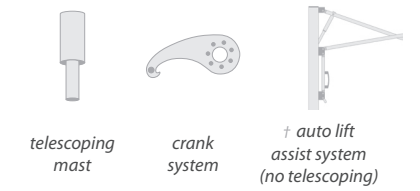

vent and pocket options

profile options

panel options

canopy options

lifting system options

finial

MAX acorn
aluminum

finish options

aluma-TEAK

natural java weathered

Dimension Tolerances +2"
Dimensions shown correspond to indicated lift system
Options are subject to change without notice
Some options are only available in certain sizes and shapes