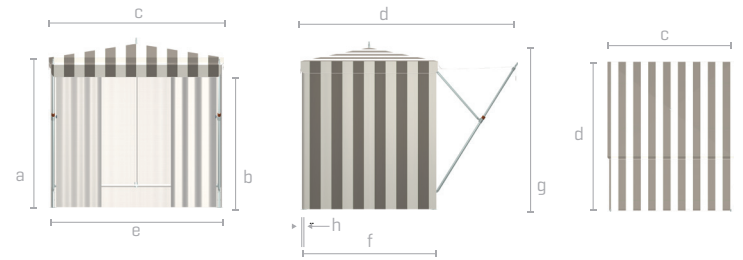

st. tropez cabana

st. tropez

sizes
[ft/m]

mast height

canopy height

flat to flat
(diameter)

point to point
(diameter)

frame width
(center to center)

frame length
(center to center)

total height

pole diameter

rectangle

10.0' x 12.0'
3.0m x 3.65m

a
(in/cm)

b
(in/cm)

c
(in/cm)

d
(in/cm)

e
(in/cm)

f
(in/cm)

g
(in/cm)

h
(in/cm)

canopy options

standard

interior privacy
curtains