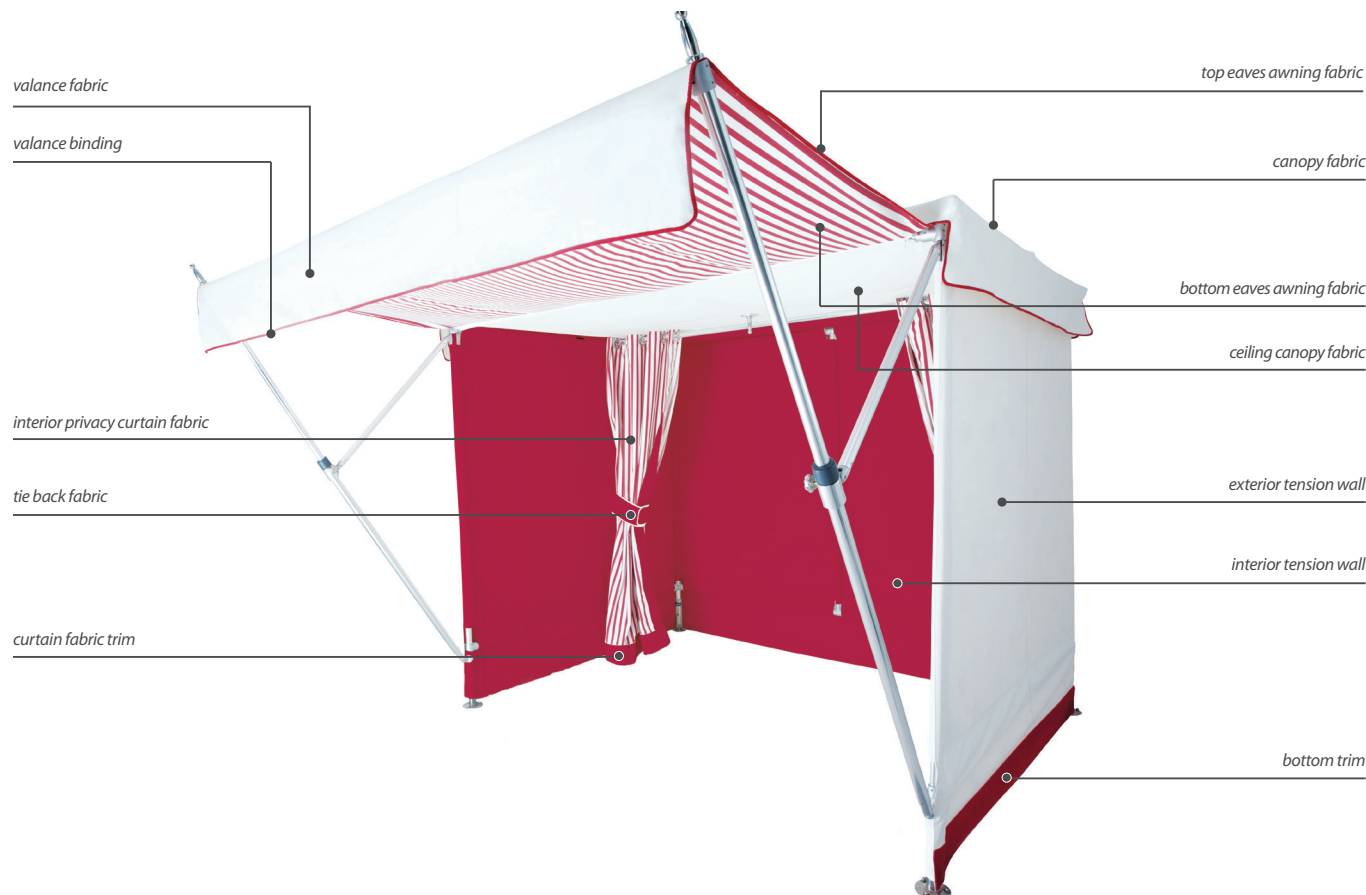

st. tropez cabana

st. tropez

sizes
[ft/m]

mast height

canopy height

flat to flat
(diameter)

point to point
(diameter)

frame width
(center to center)

frame length
(center to center)

total height

pole diameter

rectangle

10.0' x 12.0'
3.0m x 3.65m

a
(in/cm)

b
(in/cm)

c
(in/cm)

d
(in/cm)

e
(in/cm)

f
(in/cm)

g
(in/cm)

h
(in/cm)

canopy options

standard

interior privacy
curtains

interior fabric
walls

finial

venice aluminum

mast finish

polished titanium

st. tropez fabric / binding selection

Dimension Tolerances $\pm 2"$
Dimensions shown correspond to indicated lift system
Options are subject to change without notice
Some options are only available in certain sizes and shapes