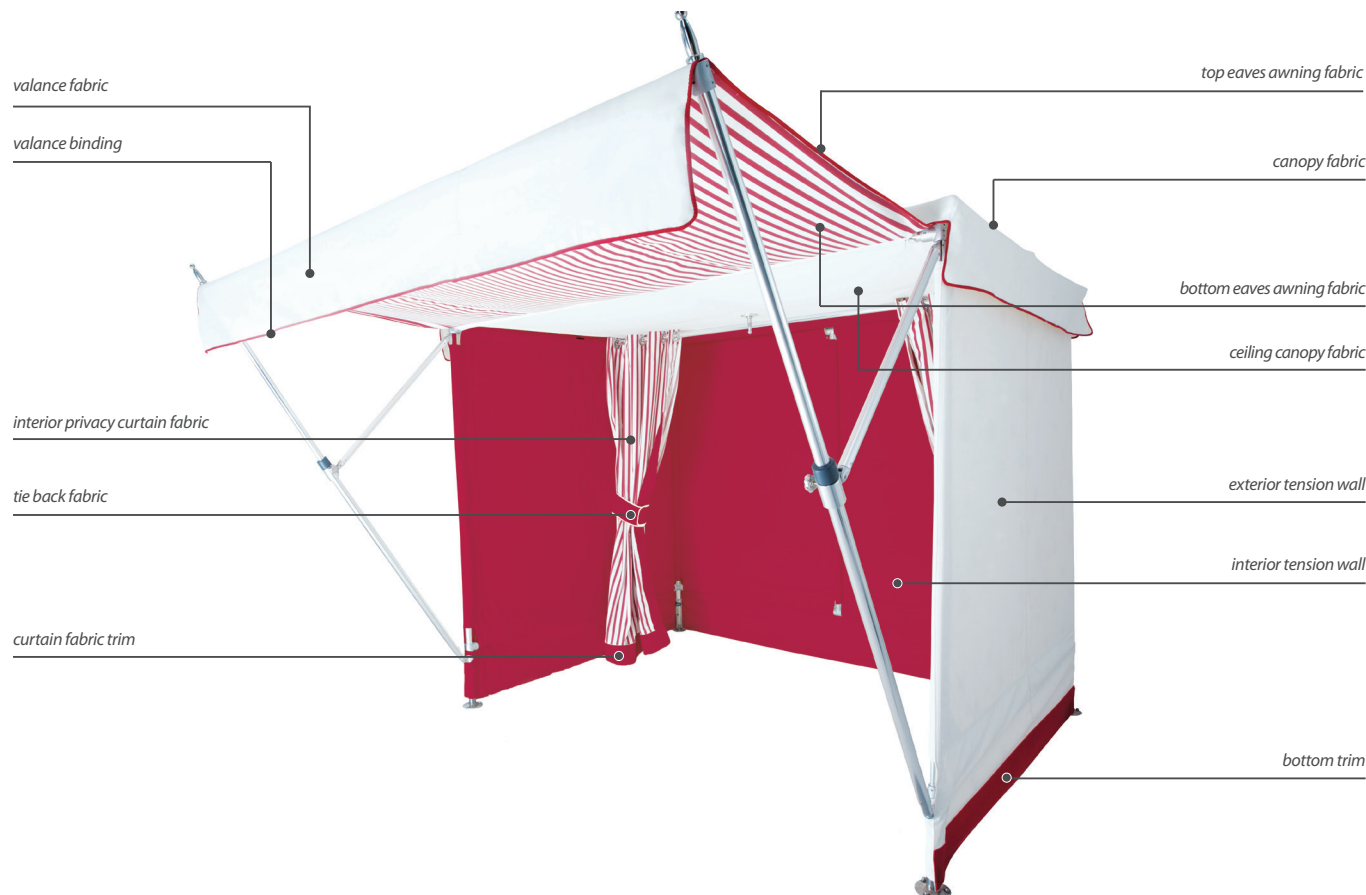

st. tropez cabana

st. tropez

sizes
[ft/m]

mast height

canopy height

flat to flat
(diameter)

point to point
(diameter)

frame width
(center to center)

144 / 366

114 / 290

85 / 216

110 / 279

1.5 / 3.8

canopy options

standard

interior privacy
curtains

interior fabric
walls

finial

venice aluminum

mast finish

polished titanium

st. tropez fabric / binding selection

Dimension Tolerances $\pm 2"$
Dimensions shown correspond to indicated lift system
Options are subject to change without notice
Some options are only available in certain sizes and shapes