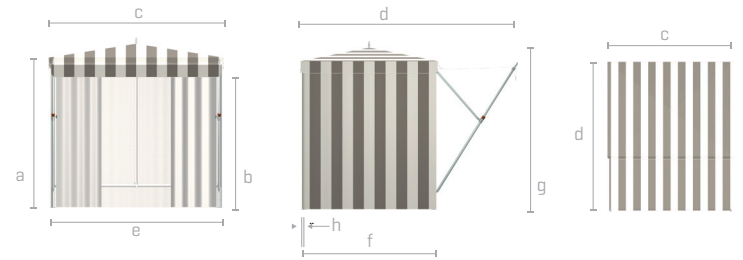

st. tropez cabana

st. tropez

sizes
[ft/m]

mast height

canopy height

flat to flat
(diameter)

point to point
(diameter)

frame width
(center to center)

frame length
(center to center)

total height

pole diameter

a

b

c

d

e

f

g

h

rectangle

10.0' x 12.0'
3.0m x 3.65m

94 / 239

82 / 208

120 / 305

144 / 366

114 / 290

85 / 216

110 / 279

1.5 / 3.8

canopy options

standard

interior privacy
curtains