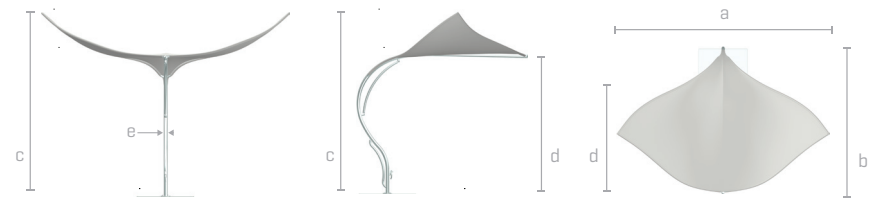

shade sculpture / stingray

stingray

	total length	total width	total height	head clearance	pole diameter
sizes [ft/m]	a (in/cm)	b (in/cm)	c (in/cm)	d (in/cm)	e (in/cm)
7.0' x 10.0' / 2.15m x 3.0m	125 / 318	92 / 234	91 / 231	75 / 191	1.9 / 4.8
9.0' x 13.0' / 2.75m x 4.0m	156 / 396	108 / 274	114 / 290	85 / 216	2.375 / 6.0

mast finish

polished titanium

Dimension Tolerances +2"
 Dimensions shown correspond to indicated lift system
 Options are subject to change without notice
 Some options are only available in certain sizes and shapes