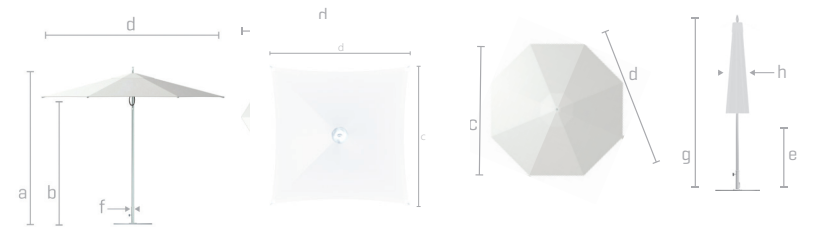

vineyard / classic

classic	sizes [ft/m]	mast height (open, including finial) a (in/cm)	canopy height b (in/cm)	flat to flat (diameter) c (in/cm)	point to point (diameter) d (in/cm)	table clearance e (in/cm)	mast diameter f (in/cm)	total height (closed) g (in/cm)	folded canopy (diameter) h (in/cm)
 octagon	7.5' / 2.25m	95 / 241	76 / 194	84 / 214	92 / 235	43 / 109	1.5 / 3.8	95 / 241	11 / 27
	9.0' / 2.75m	97 / 246	77 / 195	105 / 266	114 / 290	34 / 86	1.5 / 3.8	97 / 246	11 / 27
	10.5' / 3.2m	99 / 253	78 / 198	116 / 294	126 / 321	30 / 76	1.5 / 3.8	99 / 253	11 / 27
 hexagon	7.0' / 2.15m	95 / 242	76 / 194	79 / 201	91 / 231	43 / 109	1.5 / 3.8	95 / 242	11 / 27
	8.5' / 2.6m	97 / 246	77 / 195	99 / 254	115 / 292	34 / 86	1.5 / 3.8	97 / 246	11 / 27
	10.0' / 3.0m	99 / 251	78 / 198	109 / 277	126 / 320	30 / 76	1.5 / 3.8	99 / 251	11 / 27
 square	5.5' / 1.65m	95 / 242	76 / 194	65 / 165	65 / 165	43 / 109	1.5 / 3.8	95 / 242	11 / 27
	6.5' / 2.0m	97 / 246	77 / 195	81 / 207	81 / 207	34 / 86	1.5 / 3.8	97 / 246	11 / 27
	7.5' / 2.25m	99 / 251	78 / 198	90 / 228	90 / 228	30 / 76	1.5 / 3.8	99 / 251	11 / 27
	8.5' / 2.6m	101 / 257	76 / 194	97 / 247	97 / 247	26 / 67	1.5 / 3.8	101 / 257	11 / 27
 rectangle	6.0' x 9.0' / 1.8m x 2.75m	101 / 257	75 / 191	74 / 188	114 / 290	27 / 69	1.5 / 3.8	101 / 257	10 / 25

vent and pocket options

no vent single vent

profile options

market valance straight valance scalloped

canopy options

binding

finial

triton polymer

finish options

dura-TEAK mast & struts

natural

Dimension Tolerances +2"
Dimensions shown correspond to indicated lift system
Options are subject to change without notice
Some options are only available in certain sizes and shapes

* Double wind vent & fishtail profile only available on octagon & hexagon shapes
† Manual with pin not recommended on parasols over 9' (2.75m)