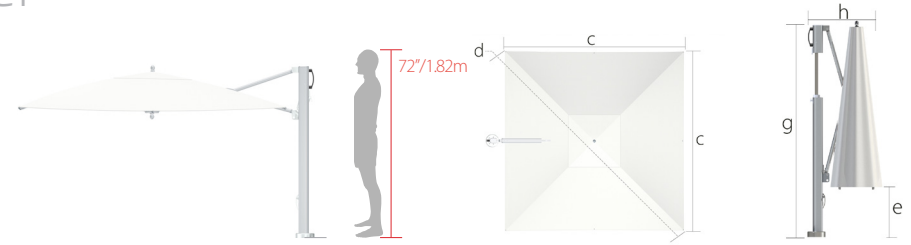

vineyard / "pool side, swim-under" cantilever

cantilever

sizes
[ft/m]

mast height
(open, including
finial)

canopy height

flat to flat
(diameter)

point to point
(diameter)

table clearance

mast diameter

total height
(closed)

folded canopy
(diameter)

mast to flat
(including mast)

a
(in/cm)

b
(in/cm)

c
(in/cm)

d
(in/cm)

51/129

96/244

137/348

14/35.5

4.5/11.5

82/208

20/51

104.5/266.5

vent options

single vent

profile options

market

valance
straight

valance
scalloped

binding

canopy options