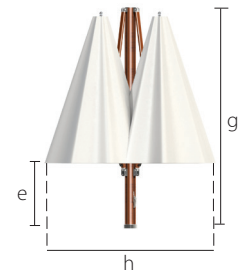

vineyard / shade pod

shadepod

sizes
[ft/m]
16.5' x 16.5'
5m x 5m

mast height
(open, including
finial)

a
(in/cm)

canopy height

b
(in/cm)

flat to flat
(diameter)

c
(in/cm)

flat to flat
(2 canopy)

d
(in/cm)

table clearance

e
(in/cm)

mast diameter

f
(in/cm)

total height
(closed)

g
(in/cm)

folded canopy
(diameter)

h
(in/cm)

diameter
(including mast)

i
(in/cm)

square

vent and pocket options

single vent