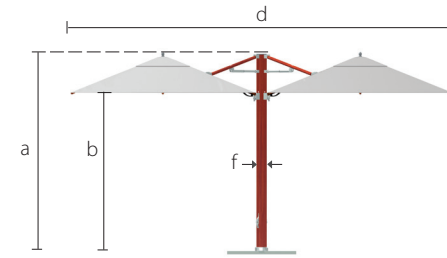

vineyard / shade pod

shadepod

sizes
[ft/m]
16.5' x 16.5'
5m x 5m

mast height
(open, including
finial)

a
(in/cm)

canopy height

b
(in/cm)

flat to flat
(diameter)

c
(in/cm)

flat to flat
(2 canopy)

d
(in/cm)

table clearance

e
(in/cm)

mast diameter

f
(in/cm)

total height
(closed)

g
(in/cm)

folded canopy
(diameter)

h
(in/cm)

diameter
(including mast)

i
(in/cm)

square

vent and pocket options

single vent