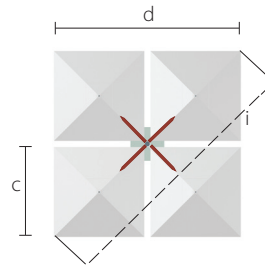

vineyard / shade pod

shadepod

shadepod	sizes [ft/m]	a (in/cm)	b (in/cm)	c (in/cm)	d (in/cm)	e (in/cm)	f (in/cm)	g (in/cm)	h (in/cm)	i (in/cm)
square	16.5' x 16.5' 5m x 5m	100/254	79/200	96/244	198/503	25/62	5.32/13.5	100/254	33/84	280/711