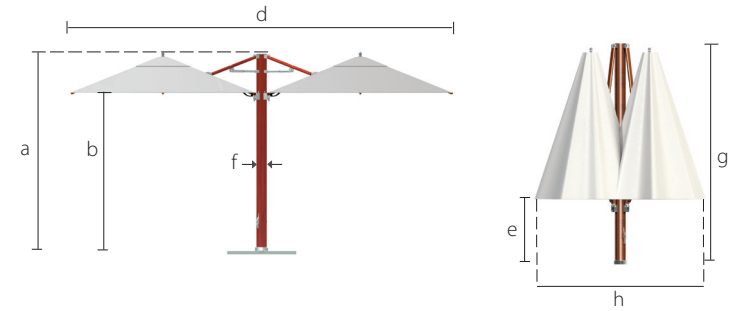

vineyard / shade pod

shadepod

shadepod	sizes [ft/m]	a (in/cm)	b (in/cm)	c (in/cm)	d (in/cm)	e (in/cm)	f (in/cm)	g (in/cm)	h (in/cm)	i (in/cm)
square	16.5' x 16.5' 5m x 5m	100/254	79/200	96/244	198/503	25/62	5.32/13.5	100/254	33/84	280/711

vent and pocket options

single vent

profile options

market

valance
straight

valance
scalloped

finial

acorn
aluminum

canopy options

binding

lift system

auto lift
assist system
(no telescoping)

Dimension Tolerances +2"
Dimensions shown correspond to indicated lift system
Options are subject to change without notice
Some options are only available in certain sizes and shapes