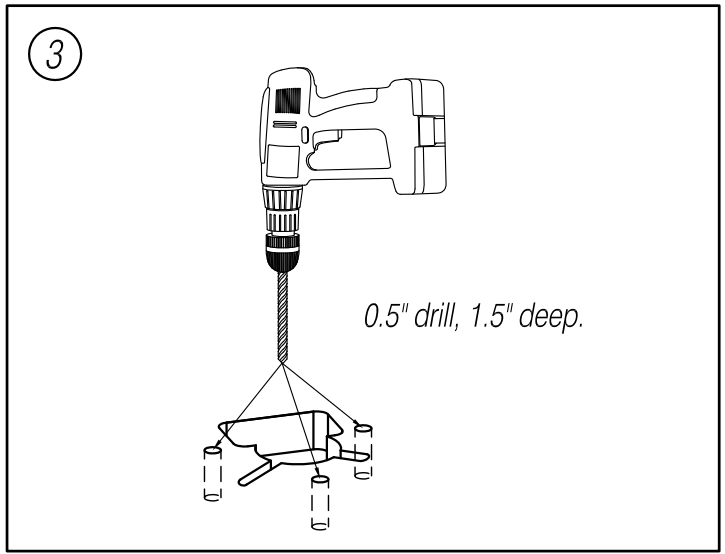

TUUCI
made in miami

Installation Instructions

FLUSH MOUNT CENTER POST PARASOLS INSTALLATION IN CONCRETE

- ③ Drill 3 holes in pattern with a 0.5" drill, 1.5" deep.
- ④ Clean the holes by using dry compressed air and a clean wire brush. Dust and debris left in hole will significantly reduce the holding capacity of the anchor.
- ⑤ Insert "Drop in" anchors with a 0.25" spike.
- ⑥ Hammer open flange on "Drop in" anchors.
- ⑦ Install flush mount. Then securely tighten screws (3/8"-16) with screwdriver. Retighten periodically.