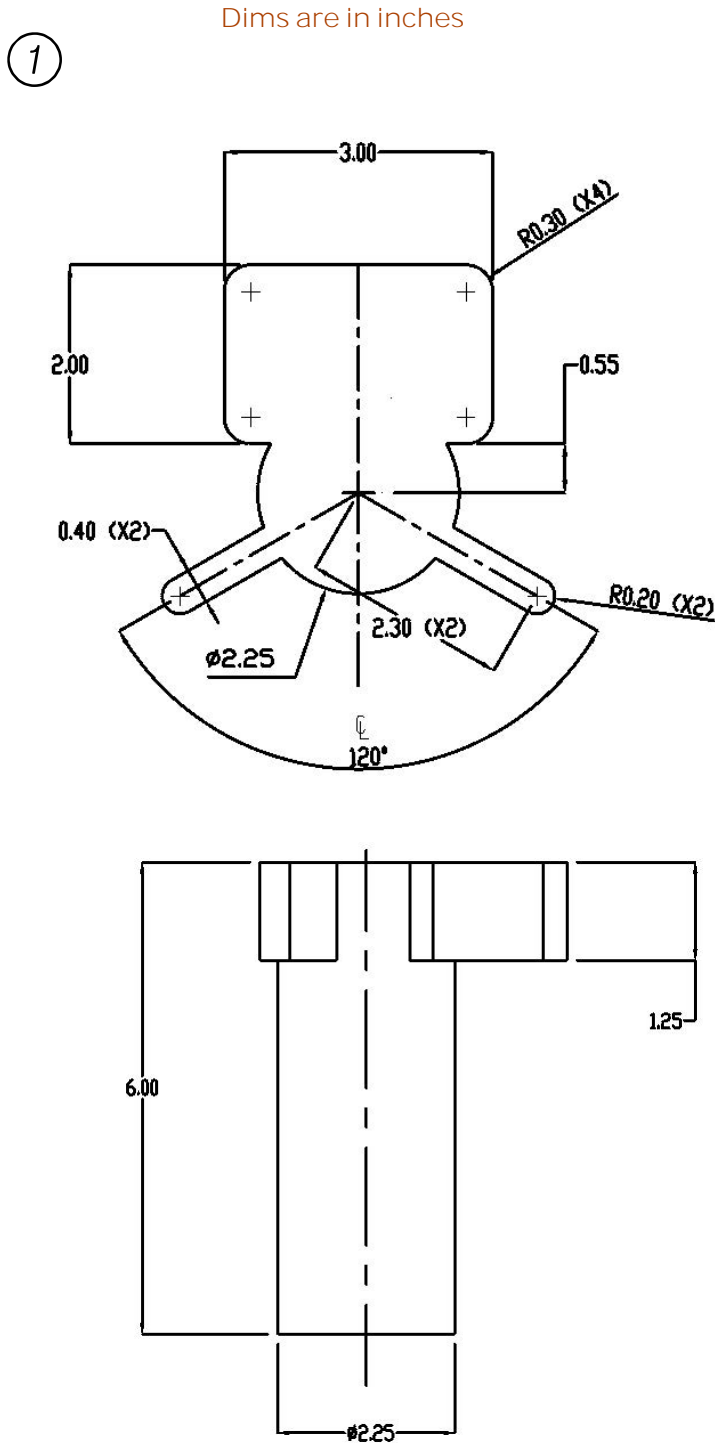

Installation Instructions

FLUSH MOUNT CENTER POST PARASOLS INSTALLATION IN CONCRETE

- ① Draw a pattern on concrete with dimensions shown on the drawing.
- ② Drill holes on concrete as per the drawing is shown.

TUUCI
made in miami

Installation Instructions

FLUSH MOUNT CENTER POST PARASOLS INSTALLATION IN CONCRETE

- ③ Drill 3 holes in pattern with a 0.5" drill, 1.5" deep.
- ④ Clean the holes by using dry compressed air and a clean wire brush. Dust and debris left in hole will significantly reduce the holding capacity of the anchor.
- ⑤ Insert "Drop in" anchors with a 0.25" spike.
- ⑥ Hammer open flange on "Drop in" anchors.
- ⑦ Install flush mount. Then securely tighten screws (3/8"-16) with screwdriver. Retighten periodically.