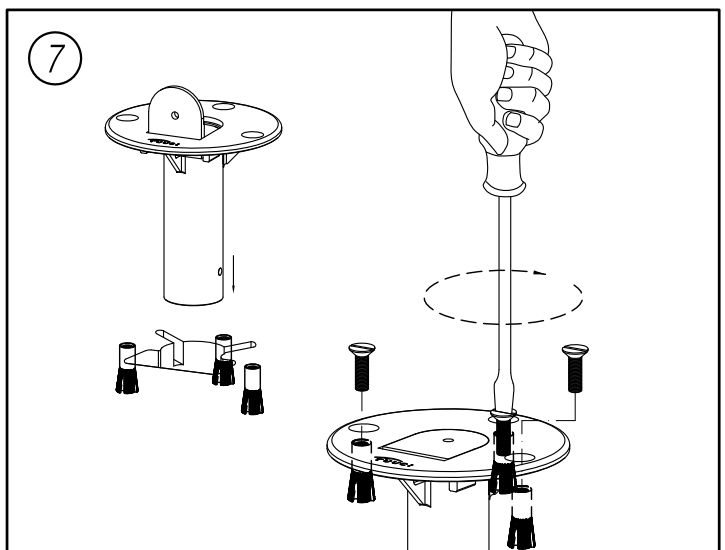

Installation Instructions

FLUSH MOUNT CENTER POST PARASOLS INSTALLATION IN CONCRETE

- ① Draw a pattern on concrete with dimensions shown on the drawing.
- ② Drill holes on concrete as per the drawing is shown.

TUUCI
made in miami

Installation Instructions

FLUSH MOUNT CENTER POST PARASOLS INSTALLATION IN CONCRETE

- ③ Drill 3 holes in pattern with a 0.5" drill, 1.5" deep.
- ④ Clean the holes by using dry compressed air and a clean wire brush. Dust and debris left in hole will significantly reduce the holding capacity of the anchor.
- ⑤ Insert "Drop in" anchors with a 0.25" spike.
- ⑥ Hammer open flange on "Drop in" anchors.
- ⑦ Install flush mount. Then securely tighten screws (3/8"-16) with screwdriver. Retighten periodically.

FLUSH MOUNT CENTER POST PARASOLS INSTALLATION IN CONCRETE

- ⑧ Insert Bayonet Sleeve as per the drawing shown.
- ⑨ Insert Hitch Pin through from Flush Mount to Bayonet Sleeve.
- ⑩ Insert center post parasol to Bayonet Sleeve and touch on Hitch Pin.
- ⑪ Adjust umbrella right direction then drill hole $9/32''$ on two sides of Bayonet Sleeve.
- ⑫ Insert Hitch Pin through from Bayonet Sleeve to Center Post Parasol.