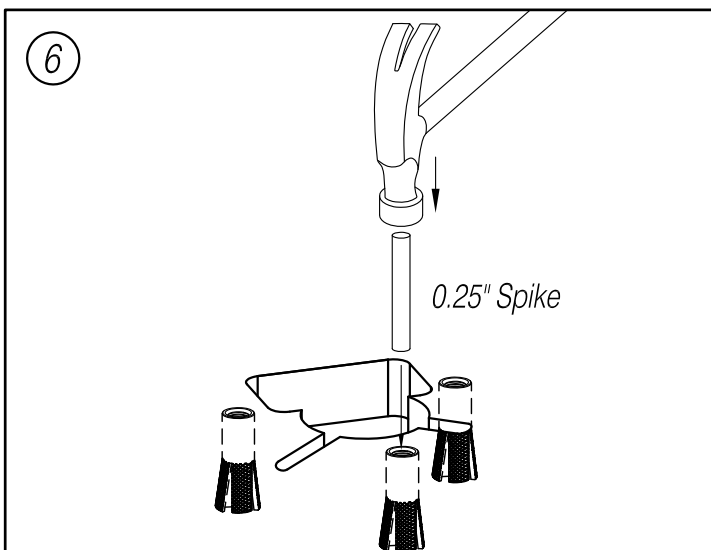

TUUCI
made in miami

Installation Instructions

FLUSH MOUNT CENTER POST PARASOLS INSTALLATION IN CONCRETE

- ③ Drill 3 holes in pattern with a 0.5" drill, 1.5" deep.
- ④ Clean the holes by using dry compressed air and a clean wire brush. Dust and debris left in hole will significantly reduce the holding capacity of the anchor.
- ⑤ Insert "Drop in" anchors with a 0.25" spike.
- ⑥ Hammer open flange on "Drop in" anchors.
- ⑦ Install flush mount. Then securely tighten screws (3/8"-16) with screwdriver. Retighten periodically.