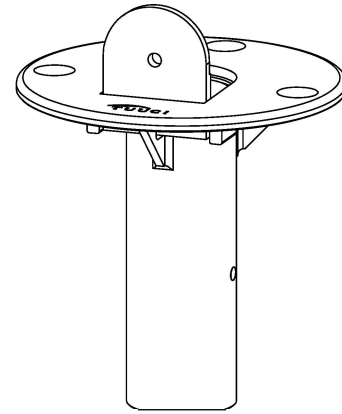

Installation Instructions

FLUSH MOUNT CENTER POST PARASOLS INSTALLATION IN CONCRETE

- ① Draw a pattern on concrete with dimensions shown on the drawing.
- ② Drill holes on concrete as per the drawing is shown.

TUUCI
made in miami

Installation Instructions

FLUSH MOUNT CENTER POST PARASOLS INSTALLATION IN CONCRETE

- ③ Drill 3 holes in pattern with a 0.5" drill, 1.5" deep.
- ④ Clean the holes by using dry compressed air and a clean wire brush. Dust and debris left in hole will significantly reduce the holding capacity of the anchor.
- ⑤ Insert "Drop in" anchors with a 0.25" spike.
- ⑥ Hammer open flange on "Drop in" anchors.
- ⑦ Install flush mount. Then securely tighten screws (3/8"-16) with screwdriver. Retighten periodically.

FLUSH MOUNT CENTER POST PARASOLS INSTALLATION IN CONCRETE

- ⑧ Insert Bayonet Sleeve as per the drawing shown.
- ⑨ Insert Hitch Pin through from Flush Mount to Bayonet Sleeve.
- ⑩ Insert center post parasol to Bayonet Sleeve and touch on Hitch Pin.
- ⑪ Adjust umbrella right direction then drill hole $9/32''$ on two sides of Bayonet Sleeve.
- ⑫ Insert Hitch Pin through from Bayonet Sleeve to Center Post Parasol.