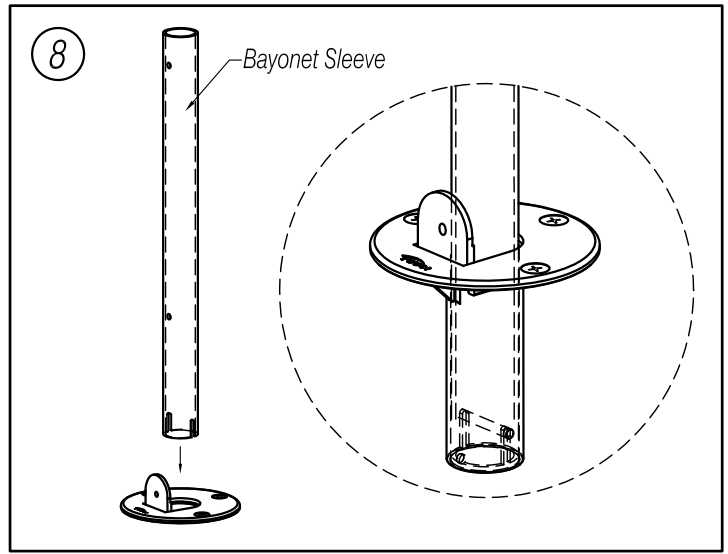

TUUCI
made in miami

Installation Instructions

FLUSH MOUNT CENTER POST PARASOLS INSTALLATION IN CONCRETE

- ③ Drill 3 holes in pattern with a 0.5" drill, 1.5" deep.
- ④ Clean the holes by using dry compressed air and a clean wire brush. Dust and debris left in hole will significantly reduce the holding capacity of the anchor.
- ⑤ Insert "Drop in" anchors with a 0.25" spike.
- ⑥ Hammer open flange on "Drop in" anchors.
- ⑦ Install flush mount. Then securely tighten screws (3/8"-16) with screwdriver. Retighten periodically.

FLUSH MOUNT CENTER POST PARASOLS INSTALLATION IN CONCRETE

- ⑧ Insert Bayonet Sleeve as per the drawing shown.
- ⑨ Insert Hitch Pin through from Flush Mount to Bayonet Sleeve.
- ⑩ Insert center post parasol to Bayonet Sleeve and touch on Hitch Pin.
- ⑪ Adjust umbrella right direction then drill hole $9/32''$ on two sides of Bayonet Sleeve.
- ⑫ Insert Hitch Pin through from Bayonet Sleeve to Center Post Parasol.