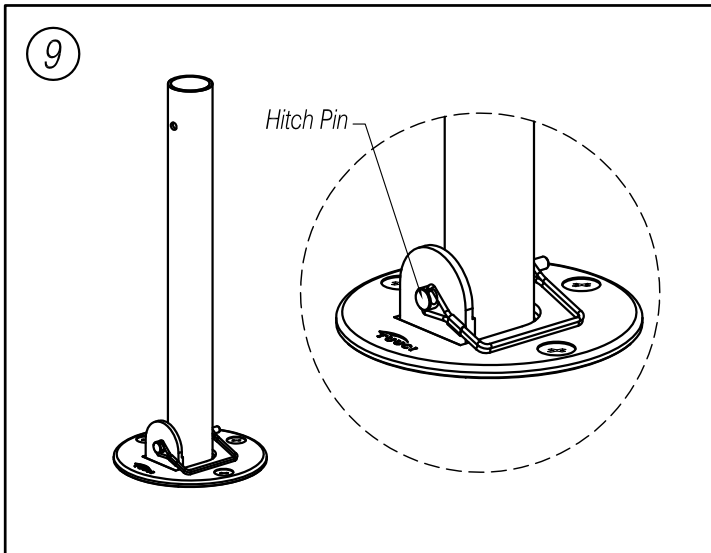

TUUCI
made in miami

Installation Instructions

FLUSH MOUNT CENTER POST PARASOLS INSTALLATION IN CONCRETE

- ③ Drill 3 holes in pattern with a 0.5" drill, 1.5" deep.
- ④ Clean the holes by using dry compressed air and a clean wire brush. Dust and debris left in hole will significantly reduce the holding capacity of the anchor.
- ⑤ Insert "Drop in" anchors with a 0.25" spike.
- ⑥ Hammer open flange on "Drop in" anchors.
- ⑦ Install flush mount. Then securely tighten screws (3/8"-16) with screwdriver. Retighten periodically.

FLUSH MOUNT CENTER POST PARASOLS INSTALLATION IN CONCRETE

- ⑧ Insert Bayonet Sleeve as per the drawing shown.
- ⑨ Insert Hitch Pin through from Flush Mount to Bayonet Sleeve.
- ⑩ Insert center post parasol to Bayonet Sleeve and touch on Hitch Pin.
- ⑪ Adjust umbrella right direction then drill hole $9/32''$ on two sides of Bayonet Sleeve.
- ⑫ Insert Hitch Pin through from Bayonet Sleeve to Center Post Parasol.