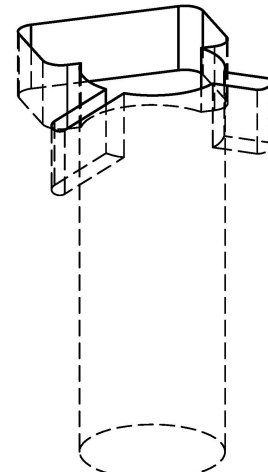

Installation Instructions

FLUSH MOUNT CENTER POST PARASOLS INSTALLATION IN CONCRETE

- ① Draw a pattern on concrete with dimensions shown on the drawing.
- ② Drill holes on concrete as per the drawing is shown.

FLUSH MOUNT CENTER POST PARASOLS

FLUSH MOUNT
ID 1 3/4" PATTERN

global headquarters

2900 NW 35th Street
Miami, FL 33142 USA

t 305.634.5116
f 305.634.5119

info@tuuci.com
www.tuuci.com

Version date: 04/01/2013 - REV: C. Page 1 of 3

TUUCI
made in miami

Installation Instructions

FLUSH MOUNT CENTER POST PARASOLS INSTALLATION IN CONCRETE

- ③ Drill 3 holes in pattern with a 0.5" drill, 1.5" deep.
- ④ Clean the holes by using dry compressed air and a clean wire brush. Dust and debris left in hole will significantly reduce the holding capacity of the anchor.
- ⑤ Insert "Drop in" anchors with a 0.25" spike.
- ⑥ Hammer open flange on "Drop in" anchors.
- ⑦ Install flush mount. Then securely tighten screws (3/8"-16) with screwdriver. Retighten periodically.