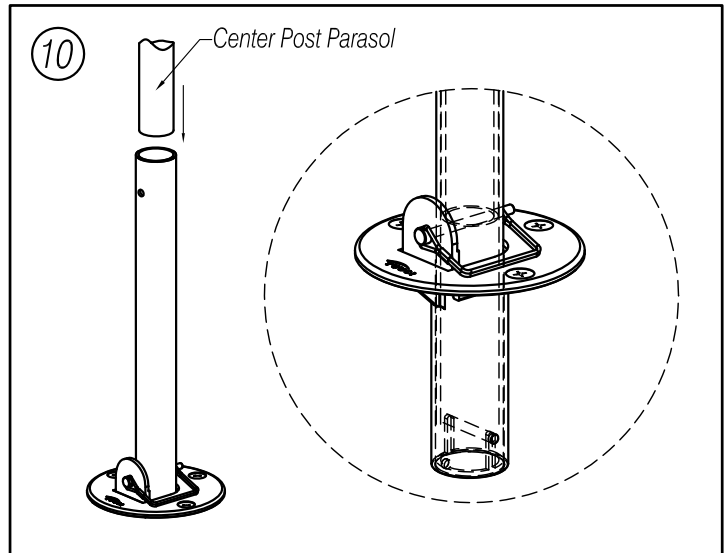

TUUCI
made in miami

Installation Instructions

FLUSH MOUNT CENTER POST PARASOLS INSTALLATION IN CONCRETE

- ③ Drill 3 holes in pattern with a 0.5" drill, 1.5" deep.
- ④ Clean the holes by using dry compressed air and a clean wire brush. Dust and debris left in hole will significantly reduce the holding capacity of the anchor.
- ⑤ Insert "Drop in" anchors with a 0.25" spike.
- ⑥ Hammer open flange on "Drop in" anchors.
- ⑦ Install flush mount. Then securely tighten screws (3/8"-16) with screwdriver. Retighten periodically.

FLUSH MOUNT CENTER POST PARASOLS INSTALLATION IN CONCRETE

- ⑧ Insert Bayonet Sleeve as per the drawing shown.
- ⑨ Insert Hitch Pin through from Flush Mount to Bayonet Sleeve.
- ⑩ Insert center post parasol to Bayonet Sleeve and touch on Hitch Pin.
- ⑪ Adjust umbrella right direction then drill hole $9/32''$ on two sides of Bayonet Sleeve.
- ⑫ Insert Hitch Pin through from Bayonet Sleeve to Center Post Parasol.