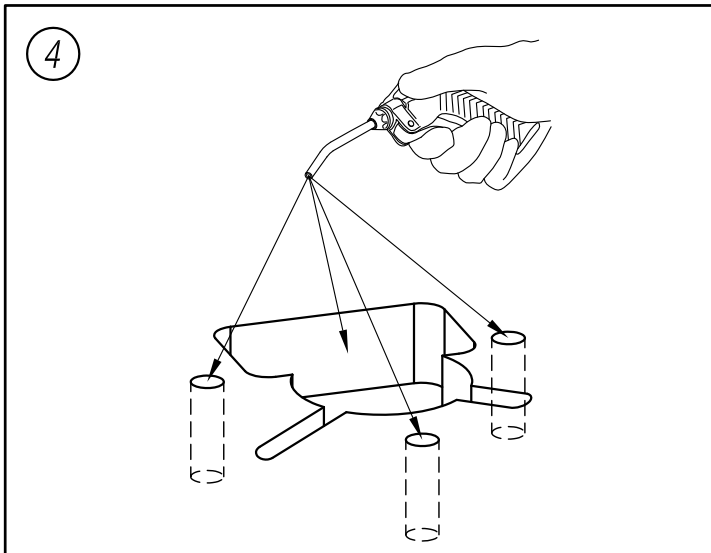

Installation Instructions

FLUSH MOUNT CENTER POST PARASOLS INSTALLATION IN CONCRETE

- ① Draw a pattern on concrete with dimensions shown on the drawing.
- ② Drill holes on concrete as per the drawing is shown.

TUUCI
made in miami

Installation Instructions

FLUSH MOUNT CENTER POST PARASOLS INSTALLATION IN CONCRETE

- ③ Drill 3 holes in pattern with a 0.5" drill, 1.5" deep.
- ④ Clean the holes by using dry compressed air and a clean wire brush. Dust and debris left in hole will significantly reduce the holding capacity of the anchor.
- ⑤ Insert "Drop in" anchors with a 0.25" spike.
- ⑥ Hammer open flange on "Drop in" anchors.
- ⑦ Install flush mount. Then securely tighten screws (3/8"-16) with screwdriver. Retighten periodically.