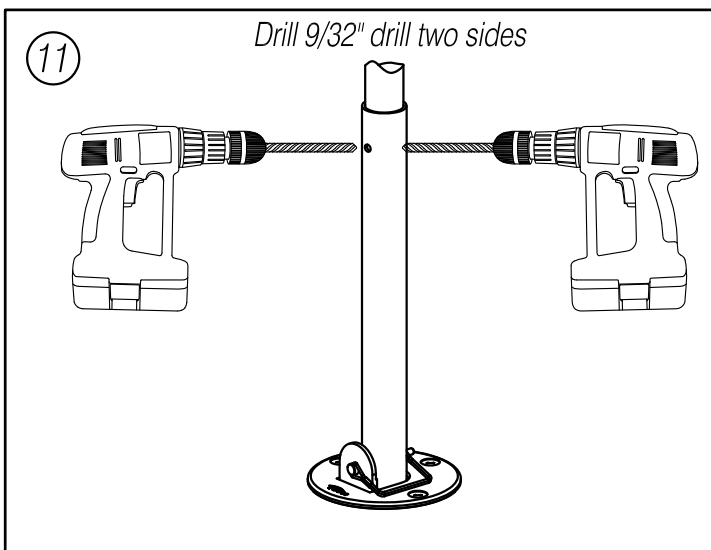

TUUCI
made in miami

Installation Instructions

FLUSH MOUNT CENTER POST PARASOLS INSTALLATION IN CONCRETE

- ③ Drill 3 holes in pattern with a 0.5" drill, 1.5" deep.
- ④ Clean the holes by using dry compressed air and a clean wire brush. Dust and debris left in hole will significantly reduce the holding capacity of the anchor.
- ⑤ Insert "Drop in" anchors with a 0.25" spike.
- ⑥ Hammer open flange on "Drop in" anchors.
- ⑦ Install flush mount. Then securely tighten screws (3/8"-16) with screwdriver. Retighten periodically.

FLUSH MOUNT CENTER POST PARASOLS INSTALLATION IN CONCRETE

- ⑧ Insert Bayonet Sleeve as per the drawing shown.
- ⑨ Insert Hitch Pin through from Flush Mount to Bayonet Sleeve.
- ⑩ Insert center post parasol to Bayonet Sleeve and touch on Hitch Pin.
- ⑪ Adjust umbrella right direction then drill hole $9/32''$ on two sides of Bayonet Sleeve.
- ⑫ Insert Hitch Pin through from Bayonet Sleeve to Center Post Parasol.