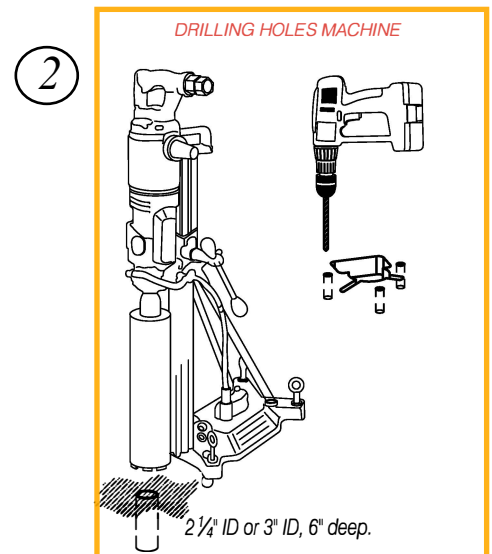

FLUSH MOUNT
ID 1 3/4" PATTERN

global headquarters

2900 NW 35th Street
Miami, FL 33142 USA

t 305.634.5116
f 305.634.5119

info@tuuci.com
www.tuuci.com

Version date: 04/01/2013 - REV: C. Page 1 of 3

TUUCI
made in miami