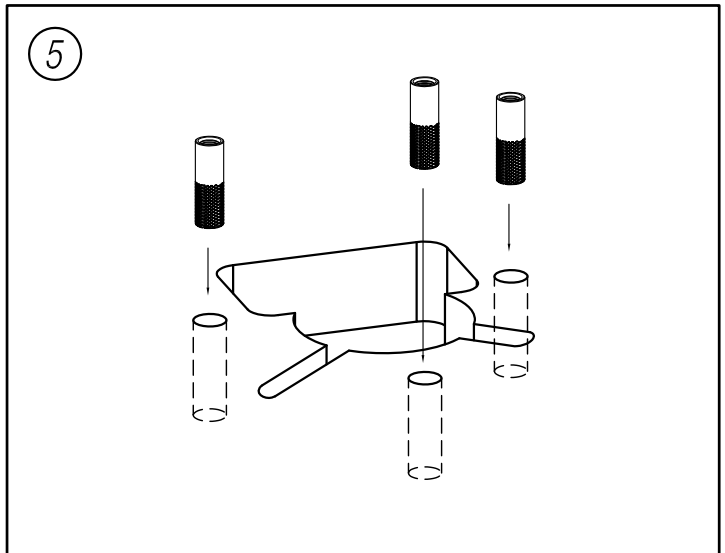

Installation Instructions

FLUSH MOUNT CENTER POST PARASOLS INSTALLATION IN CONCRETE

- ① Draw a pattern on concrete with dimensions shown on the drawing.
- ② Drill holes on concrete as per the drawing is shown.

TUUCI
made in miami

Installation Instructions

FLUSH MOUNT CENTER POST PARASOLS INSTALLATION IN CONCRETE

- ③ Drill 3 holes in pattern with a 0.5" drill, 1.5" deep.
- ④ Clean the holes by using dry compressed air and a clean wire brush. Dust and debris left in hole will significantly reduce the holding capacity of the anchor.
- ⑤ Insert "Drop in" anchors with a 0.25" spike.
- ⑥ Hammer open flange on "Drop in" anchors.
- ⑦ Install flush mount. Then securely tighten screws (3/8"-16) with screwdriver. Retighten periodically.

FLUSH MOUNT CENTER POST PARASOLS INSTALLATION IN CONCRETE

- ⑧ Insert Bayonet Sleeve as per the drawing shown.
- ⑨ Insert Hitch Pin through from Flush Mount to Bayonet Sleeve.
- ⑩ Insert center post parasol to Bayonet Sleeve and touch on Hitch Pin.
- ⑪ Adjust umbrella right direction then drill hole $9/32''$ on two sides of Bayonet Sleeve.
- ⑫ Insert Hitch Pin through from Bayonet Sleeve to Center Post Parasol.