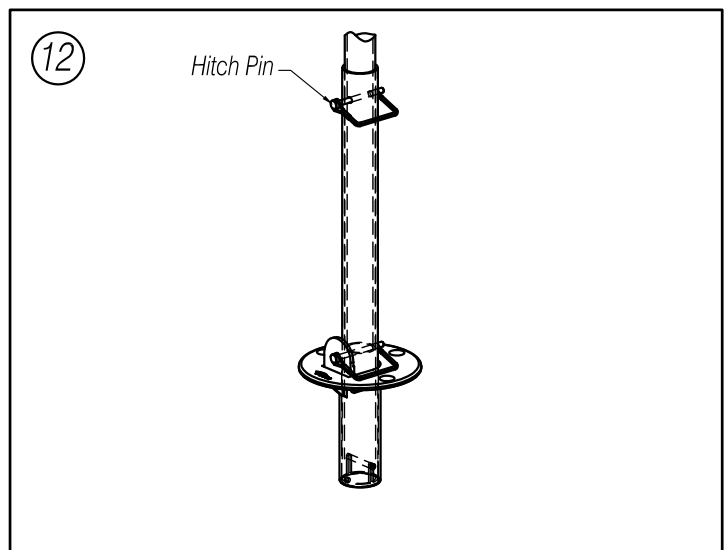

TUUCI
made in miami

Installation Instructions

FLUSH MOUNT CENTER POST PARASOLS INSTALLATION IN CONCRETE

- ③ Drill 3 holes in pattern with a 0.5" drill, 1.5" deep.
- ④ Clean the holes by using dry compressed air and a clean wire brush. Dust and debris left in hole will significantly reduce the holding capacity of the anchor.
- ⑤ Insert "Drop in" anchors with a 0.25" spike.
- ⑥ Hammer open flange on "Drop in" anchors.
- ⑦ Install flush mount. Then securely tighten screws (3/8"-16) with screwdriver. Retighten periodically.

FLUSH MOUNT CENTER POST PARASOLS INSTALLATION IN CONCRETE

- ⑧ Insert Bayonet Sleeve as per the drawing shown.
- ⑨ Insert Hitch Pin through from Flush Mount to Bayonet Sleeve.
- ⑩ Insert center post parasol to Bayonet Sleeve and touch on Hitch Pin.
- ⑪ Adjust umbrella right direction then drill hole $9/32''$ on two sides of Bayonet Sleeve.
- ⑫ Insert Hitch Pin through from Bayonet Sleeve to Center Post Parasol.