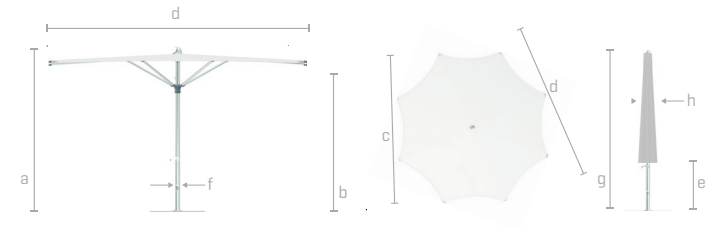

plantation MAX / zero horizon

		mast height (open, including finial)	canopy height	flat to flat (diameter)	point to point (diameter)	table clearance	mast diameter	total height (closed)	folded canopy (diameter)
zero horizon	sizes [ft/m]	a (in/cm)	b (in/cm)	c (in/cm)	d (in/cm)	e (in/cm)	f (in/cm)	g (in/cm)	h (in/cm)
square	*10.0' / 3.0m	105 / 267	94 / 239	121 / 307	121 / 307	39 / 99	2.375 / 6.0	127 / 323	16 / 41
	14.0' / 4.25m	108 / 274	95 / 241	171 / 434	171 / 434	28 / 71	2.875 / 7.3	151 / 384	19 / 48
octagon	*12.0' / 3.65m	102 / 259	93 / 236	136 / 345	147 / 373	49 / 125	2.375 / 6.0	125 / 318	17 / 43
	16.0' / 4.25m	108 / 274	97 / 246	178 / 452	193 / 450	41 / 104	2.875 / 7.3	139 / 353	22 / 56

vent and pocket options

no vent

contrasting
pockets

panel options

single
solid color

alternating
panels

canopy options

binding

accent
border

fishtail

profile

lifting system options

auto-loc
marine lift °

crank
system

finial option

acorn
aluminum

finish options

aluma-TEAK

natural

java

weathered

Dimension Tolerances $\pm 2^*$
Dimensions shown correspond to indicated lift system
Options are subject to change without notice
Some options are only available in certain sizes and shapes