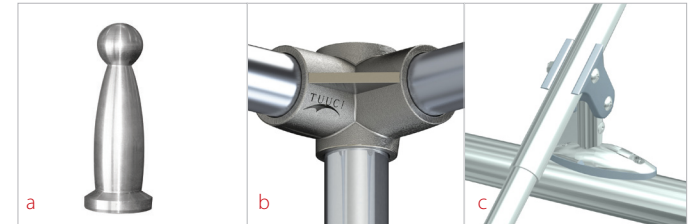

mercury shade lounge

Open air, covered with shade and filled with cushions and comfort, the Mercury Bed & Sun Lounge takes relaxation to a new level. Constructed with TUUCI's polished-titanium Armor-Wall™ aluminum frame and modular marine-grade components, the Mercury features high-performance fabric cushions and bed coverings with sheer privacy curtains. Optional market-style canopy top with Vector Vent can be removed to reveal standard retractable sunroof drapes. It's extreme ambiance for any property.

TUUCI®

features:

- a. Venice Aluminum Finial
- b. Armor-Wall Mast
- c. Reinforced Strut Joints

shapes & sizes

rectangle

section	ft.	/	m.
canopy	7.25' x 13.5'	/	2.2 x 4.1
bed	4.0' x 7.5'	/	1.2 x 2.3

canopy & options