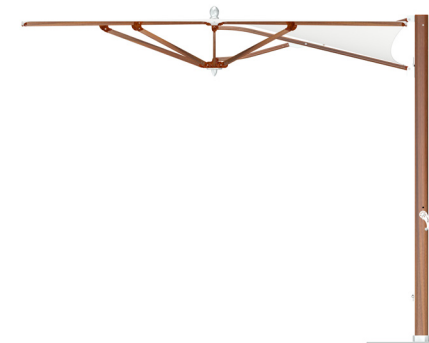

# plantation MAX zero horizon cantilever

premium parasols

This Plantation MAX ZERO HORIZON Cantilever is a minimalistic approach to shade with a striking horizontal canopy. Maintaining a “zero” vertical profile, the level canopy allows for an undisturbed view as it disappears into the horizon. A design never before seen with a cantilevered mast, the 10’ square parasol is graceful and generously proportioned to create cool retreats with warm ambiance. Offered in our exclusive Natural, Java and Weathered aluma-TEAK finishes.

## features:

- a. Patented Independent Bracket Hub System
- b. Telescoping Mast With “Easy Drive” Crank Lift System
- c. Armor-Wall Aluminum With Aluma-TEAK Finish
- d. Cantilever Stem Cover Plate
- e. V-MAX Reinforced Strut Design
- f. Ballistic Reinforced/Screw Pocket Construction
- g. Reinforced Strut Joints Connector
- h. Cam Lock Lever – Allows 360° Rotation
- i. Easily Replaceable Parts

### shapes & sizes

square  
ft. / m.  
10.0' / 3.0