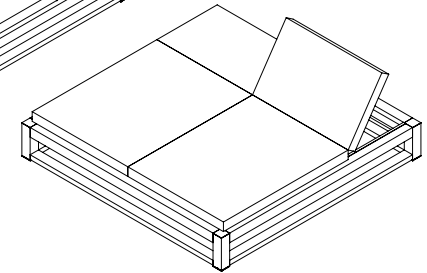

TUUCI equinox double chaise lounge

6'7" X 6'7"

SELF RATCHETING HINGE HAS 4 LOCKABLE POSITIONS.
HIGHEST ANGLE POSITION SHOWN

LEFT AND RIGHT RECLINERS CAN BE FACING
SAME DIRECTION OR REARRANBGED IN
OPPOSITE DIRECTIONS IF DESIRED.

8' X 8'

SELF RATCHETING HINGE HAS 4 LOCKABLE POSITIONS.
HIGHEST ANGLE POSITION SHOWN

LEFT AND RIGHT RECLINERS CAN BE FACING
SAME DIRECTION OR REARRANBGED IN
OPPOSITE DIRECTIONS IF DESIRED.

available finish options