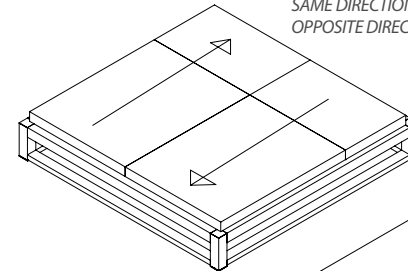

TUUCI equinox double chaise lounge

6'7" X 6'7"

SELF RATCHETING HINGE HAS 4 LOCKABLE POSITIONS.
HIGHEST ANGLE POSITION SHOWN

LEFT AND RIGHT RECLINERS CAN BE FACING
SAME DIRECTION OR REARRANBGED IN
OPPOSITE DIRECTIONS IF DESIRED.

8' X 8'

SELF RATCHETING HINGE HAS 4 LOCKABLE POSITIONS.
HIGHEST ANGLE POSITION SHOWN

LEFT AND RIGHT RECLINERS CAN BE FACING
SAME DIRECTION OR REARRANBGED IN
OPPOSITE DIRECTIONS IF DESIRED.

available finish options