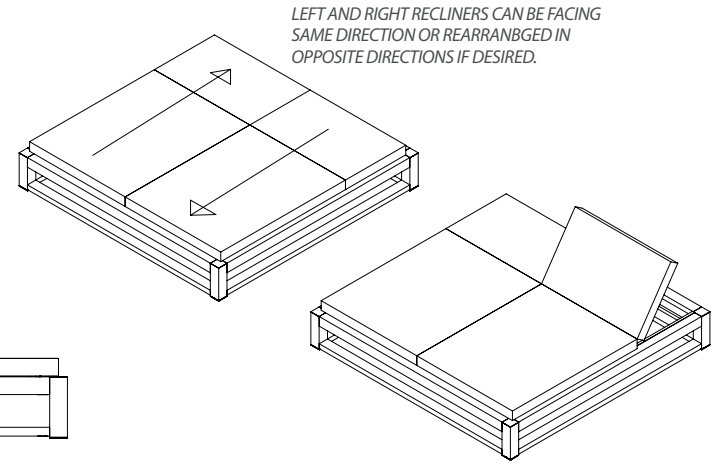

TUUCI equinox double chaise lounge

6'7" X 6'7"

SELF RATCHETING HINGE HAS 4 LOCKABLE POSITIONS.
HIGHEST ANGLE POSITION SHOWN

LEFT AND RIGHT RECLINERS CAN BE FACING
SAME DIRECTION OR REARRANBGED IN
OPPOSITE DIRECTIONS IF DESIRED.

8' X 8'

SELF RATCHETING HINGE HAS 4 LOCKABLE POSITIONS.
HIGHEST ANGLE POSITION SHOWN

LEFT AND RIGHT RECLINERS CAN BE FACING
SAME DIRECTION OR REARRANBGED IN
OPPOSITE DIRECTIONS IF DESIRED.

available finish options