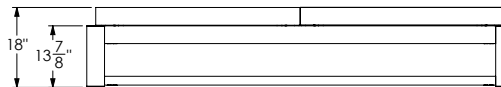

TUUCI equinox double chaise lounge

6'7" X 6'7"

SELF RATCHETING HINGE HAS 4 LOCKABLE POSITIONS.
HIGHEST ANGLE POSITION SHOWN

LEFT AND RIGHT RECLINERS CAN BE FACING
SAME DIRECTION OR REARRANBGED IN
OPPOSITE DIRECTIONS IF DESIRED.

8' X 8'

SELF RATCHETING HINGE HAS 4 LOCKABLE POSITIONS.
HIGHEST ANGLE POSITION SHOWN

LEFT AND RIGHT RECLINERS CAN BE FACING
SAME DIRECTION OR REARRANBGED IN
OPPOSITE DIRECTIONS IF DESIRED.

available finish options