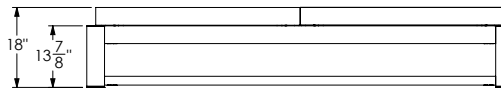

TUUCI equinox double chaise lounge

6'7" X 6'7"

SELF RATCHETING HINGE HAS 4 LOCKABLE POSITIONS.
HIGHEST ANGLE POSITION SHOWN

LEFT AND RIGHT RECLINERS CAN BE FACING
SAME DIRECTION OR REARRANBGED IN
OPPOSITE DIRECTIONS IF DESIRED.

8' X 8'

SELF RATCHETING HINGE HAS 4 LOCKABLE POSITIONS.
HIGHEST ANGLE POSITION SHOWN

LEFT AND RIGHT RECLINERS CAN BE FACING
SAME DIRECTION OR REARRANBGED IN
OPPOSITE DIRECTIONS IF DESIRED.

available finish options