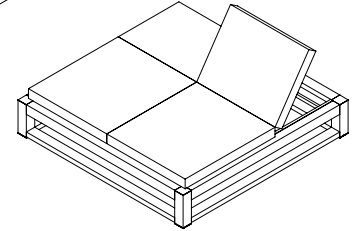

TUUCI equinox double chaise lounge

6'7" X 6'7"

SELF RATCHETING HINGE HAS 4 LOCKABLE POSITIONS.
HIGHEST ANGLE POSITION SHOWN

LEFT AND RIGHT RECLINERS CAN BE FACING
SAME DIRECTION OR REARRANBGED IN
OPPOSITE DIRECTIONS IF DESIRED.

8' X 8'

SELF RATCHETING HINGE HAS 4 LOCKABLE POSITIONS.
HIGHEST ANGLE POSITION SHOWN

LEFT AND RIGHT RECLINERS CAN BE FACING
SAME DIRECTION OR REARRANBGED IN
OPPOSITE DIRECTIONS IF DESIRED.

available finish options