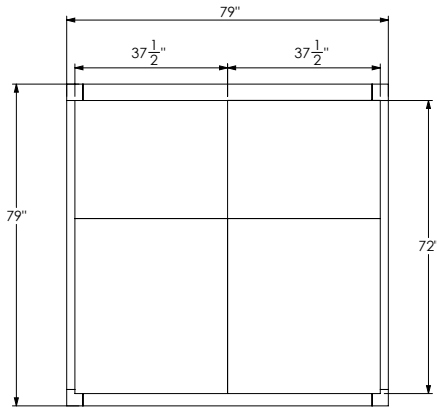

TUUCI equinox double chaise lounge

6'7" X 6'7"

SELF RATCHETING HINGE HAS 4 LOCKABLE POSITIONS.
HIGHEST ANGLE POSITION SHOWN

LEFT AND RIGHT RECLINERS CAN BE FACING
SAME DIRECTION OR REARRANBGED IN
OPPOSITE DIRECTIONS IF DESIRED.

8' X 8'

SELF RATCHETING HINGE HAS 4 LOCKABLE POSITIONS.
HIGHEST ANGLE POSITION SHOWN

LEFT AND RIGHT RECLINERS CAN BE FACING
SAME DIRECTION OR REARRANBGED IN
OPPOSITE DIRECTIONS IF DESIRED.

available finish options