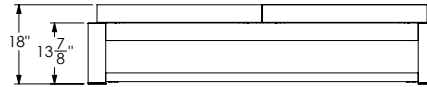

TUUCI equinox double chaise lounge

6'7" X 6'7"

SELF RATCHETING HINGE HAS 4 LOCKABLE POSITIONS.
HIGHEST ANGLE POSITION SHOWN

LEFT AND RIGHT RECLINERS CAN BE FACING
SAME DIRECTION OR REARRANBGED IN
OPPOSITE DIRECTIONS IF DESIRED.

8' X 8'

SELF RATCHETING HINGE HAS 4 LOCKABLE POSITIONS.
HIGHEST ANGLE POSITION SHOWN

LEFT AND RIGHT RECLINERS CAN BE FACING
SAME DIRECTION OR REARRANBGED IN
OPPOSITE DIRECTIONS IF DESIRED.

available finish options