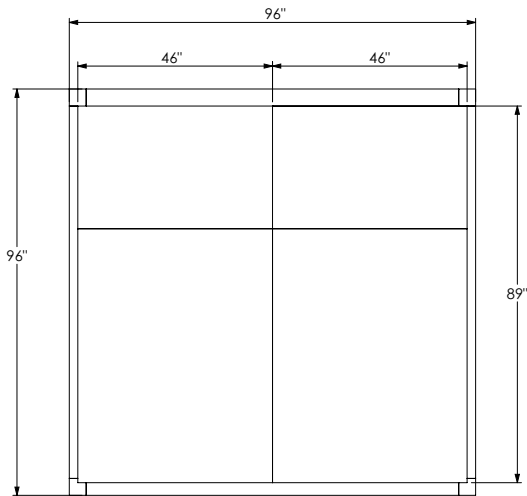

TUUCI equinox double chaise lounge

6'7" X 6'7"

SELF RATCHETING HINGE HAS 4 LOCKABLE POSITIONS.
HIGHEST ANGLE POSITION SHOWN

LEFT AND RIGHT RECLINERS CAN BE FACING
SAME DIRECTION OR REARRANBGED IN
OPPOSITE DIRECTIONS IF DESIRED.

8' X 8'

SELF RATCHETING HINGE HAS 4 LOCKABLE POSITIONS.
HIGHEST ANGLE POSITION SHOWN

LEFT AND RIGHT RECLINERS CAN BE FACING
SAME DIRECTION OR REARRANBGED IN
OPPOSITE DIRECTIONS IF DESIRED.

available finish options

aluma-TEAK

natural

java

weathered

aspen white

Dimension Tolerances $\pm 2"$
Options are subject to change without notice

v.01.15.18