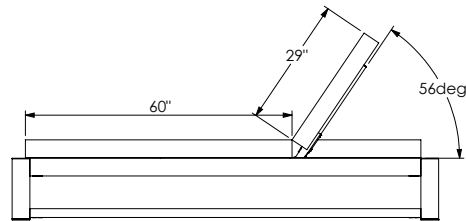

TUUCI equinox double chaise lounge

6'7" X 6'7"

SELF RATCHETING HINGE HAS 4 LOCKABLE POSITIONS.
HIGHEST ANGLE POSITION SHOWN

LEFT AND RIGHT RECLINERS CAN BE FACING
SAME DIRECTION OR REARRANBGED IN
OPPOSITE DIRECTIONS IF DESIRED.

8' X 8'

SELF RATCHETING HINGE HAS 4 LOCKABLE POSITIONS.
HIGHEST ANGLE POSITION SHOWN

LEFT AND RIGHT RECLINERS CAN BE FACING
SAME DIRECTION OR REARRANBGED IN
OPPOSITE DIRECTIONS IF DESIRED.

available finish options