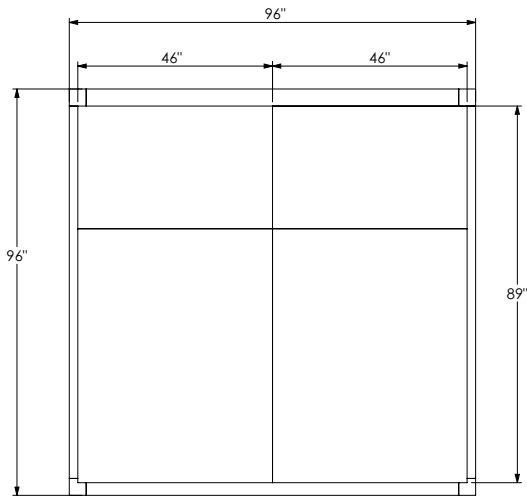

TUUCI equinox double chaise lounge

6'7" X 6'7"

SELF RATCHETING HINGE HAS 4 LOCKABLE POSITIONS.
HIGHEST ANGLE POSITION SHOWN

LEFT AND RIGHT RECLINERS CAN BE FACING
SAME DIRECTION OR REARRANBGED IN
OPPOSITE DIRECTIONS IF DESIRED.

8' X 8'

SELF RATCHETING HINGE HAS 4 LOCKABLE POSITIONS.
HIGHEST ANGLE POSITION SHOWN

LEFT AND RIGHT RECLINERS CAN BE FACING
SAME DIRECTION OR REARRANBGED IN
OPPOSITE DIRECTIONS IF DESIRED.

available finish options

aluma-TEAK

natural

java

weathered

aspen white

Dimension Tolerances +2"
Options are subject to change without notice

v.01.15.18