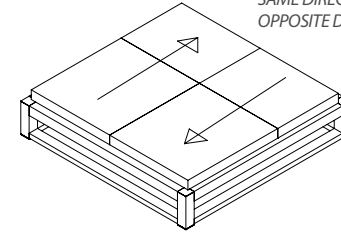

TUUCI equinox double chaise lounge

6'7" X 6'7"

SELF RATCHETING HINGE HAS 4 LOCKABLE POSITIONS.
HIGHEST ANGLE POSITION SHOWN

LEFT AND RIGHT RECLINERS CAN BE FACING
SAME DIRECTION OR REARRANBGED IN
OPPOSITE DIRECTIONS IF DESIRED.

8' X 8'

SELF RATCHETING HINGE HAS 4 LOCKABLE POSITIONS.
HIGHEST ANGLE POSITION SHOWN

LEFT AND RIGHT RECLINERS CAN BE FACING
SAME DIRECTION OR REARRANBGED IN
OPPOSITE DIRECTIONS IF DESIRED.

available finish options