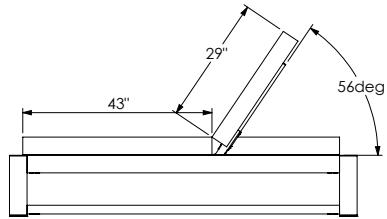

TUUCI equinox double chaise lounge

6'7" X 6'7"

SELF RATCHETING HINGE HAS 4 LOCKABLE POSITIONS.
HIGHEST ANGLE POSITION SHOWN

LEFT AND RIGHT RECLINERS CAN BE FACING
SAME DIRECTION OR REARRANBGED IN
OPPOSITE DIRECTIONS IF DESIRED.

8' X 8'

SELF RATCHETING HINGE HAS 4 LOCKABLE POSITIONS.
HIGHEST ANGLE POSITION SHOWN

LEFT AND RIGHT RECLINERS CAN BE FACING
SAME DIRECTION OR REARRANBGED IN
OPPOSITE DIRECTIONS IF DESIRED.

available finish options