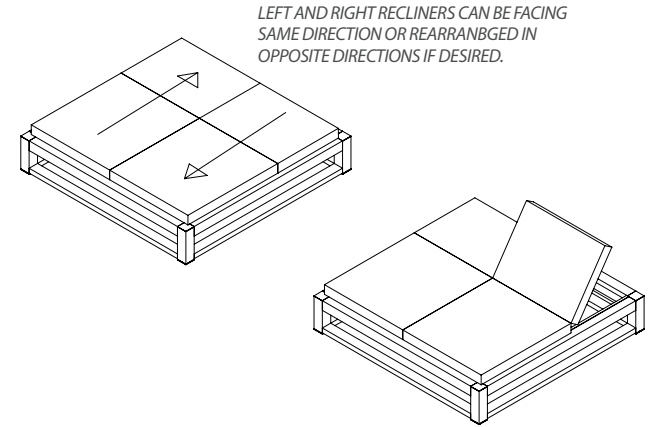

TUUCI equinox double chaise lounge

6'7" X 6'7"

SELF RATCHETING HINGE HAS 4 LOCKABLE POSITIONS.
HIGHEST ANGLE POSITION SHOWN

LEFT AND RIGHT RECLINERS CAN BE FACING
SAME DIRECTION OR REARRANBGED IN
OPPOSITE DIRECTIONS IF DESIRED.

8' X 8'

SELF RATCHETING HINGE HAS 4 LOCKABLE POSITIONS.
HIGHEST ANGLE POSITION SHOWN

LEFT AND RIGHT RECLINERS CAN BE FACING
SAME DIRECTION OR REARRANBGED IN
OPPOSITE DIRECTIONS IF DESIRED.

available finish options