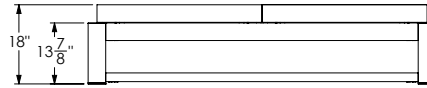

TUUCI equinox double chaise lounge

6'7" X 6'7"

SELF RATCHETING HINGE HAS 4 LOCKABLE POSITIONS.
HIGHEST ANGLE POSITION SHOWN

LEFT AND RIGHT RECLINERS CAN BE FACING
SAME DIRECTION OR REARRANBGED IN
OPPOSITE DIRECTIONS IF DESIRED.

8' X 8'

SELF RATCHETING HINGE HAS 4 LOCKABLE POSITIONS.
HIGHEST ANGLE POSITION SHOWN

LEFT AND RIGHT RECLINERS CAN BE FACING
SAME DIRECTION OR REARRANBGED IN
OPPOSITE DIRECTIONS IF DESIRED.

available finish options